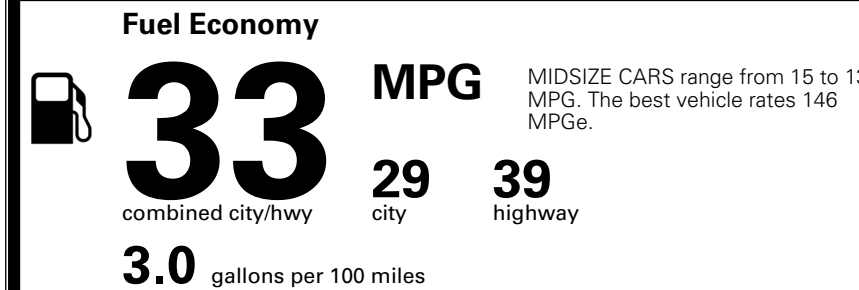

TOTAL ADDITIONAL WEIGHT:

EPA DOT Fuel Economy and Environment

Gasoline Vehicle

You save \$1,000
 in fuel costs over 5 years compared to the average new vehicle.

Annual fuel cost \$1,500

Actual results will vary for many reasons, including driving conditions and how you drive and maintain your vehicle. The average new vehicle gets 29 MPG and costs \$8,500 to fuel over 5 years. Cost estimates are based on 15,000 miles per year at \$ 3.30 per gallon. MPGe is miles per gasoline gallon equivalent. Vehicle emissions are a significant cause of climate change and smog.