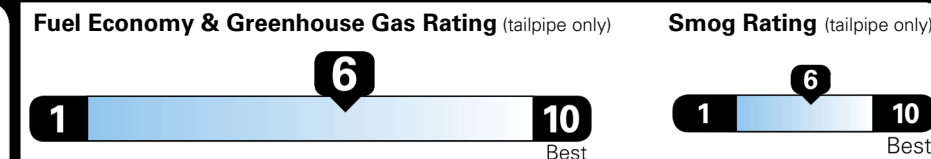

TOTAL ADDITIONAL WEIGHT:

EPA DOT Fuel Economy and Environment

Gasoline Vehicle

You save \$1,000
 in fuel costs over 5 years compared to the average new vehicle.

Annual fuel cost \$1,500

Actual results will vary for many reasons, including driving conditions and how you drive and maintain your vehicle. The average new vehicle gets 29 MPG and costs \$8,500 to fuel over 5 years. Cost estimates are based on 15,000 miles per year at \$ 3.30 per gallon. MPGe is miles per gasoline gallon equivalent. Vehicle emissions are a significant cause of climate change and smog.