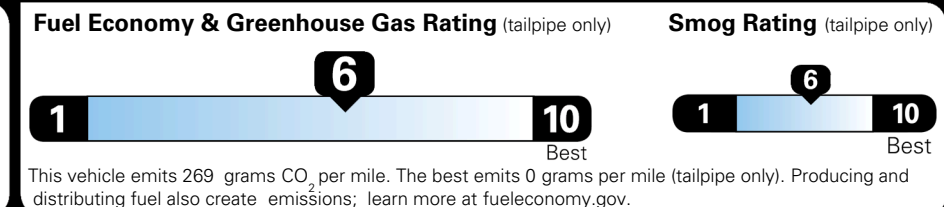

Included
 Included
 Included
 Included
 Included
 Included

ADDITIONAL INSTALLED EQUIPMENT:
 (In addition to or in place of standard features)
 Snow White Pearl Paint

\$395.00

MSRP INCLUDING OPTIONS \$ 23,785.00

INLAND FREIGHT AND HANDLING \$ 1,245.00

TOTAL MANUFACTURER'S SUGGESTED RETAIL PRICE ▶ \$ 25,030.00

TOTAL ADDITIONAL WEIGHT:

*Additional terms and conditions apply.
 **Kia Connect may be currently unavailable for some Model Year 2022 and newer vehicles sold or purchased in Massachusetts; please see owners.kia.com for more information.
 NOTE: When you purchase this vehicle, Kia America, Inc. collects personal information you provide to the dealership. For information on our collection and use of personal information and your rights, please see our Privacy Policy on www.kia.com.

EPA DOT Fuel Economy and Environment

Gasoline Vehicle

You save \$1,000
 in fuel costs
 over 5 years
 compared to the
 average new vehicle.

Annual fuel cost \$1,500

Actual results will vary for many reasons, including driving conditions and how you drive and maintain your vehicle. The average new vehicle gets 29 MPG and costs \$8,500 to fuel over 5 years. Cost estimates are based on 15,000 miles per year at \$ 3.30 per gallon. MPGe is miles per gasoline gallon equivalent. Vehicle emissions are a significant cause of climate change and smog.