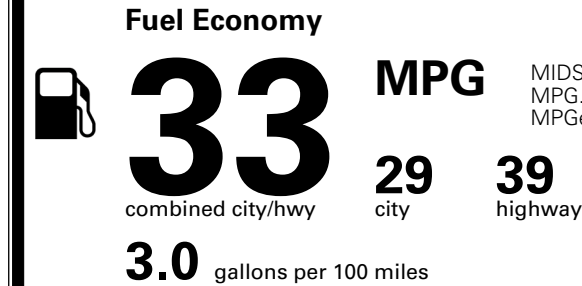

TOTAL ADDITIONAL WEIGHT:

EPA DOT Fuel Economy and Environment

Gasoline Vehicle

MIDSIZE CARS range from 15 to 137 MPG. The best vehicle rates 146 MPGe.

You save \$1,000
 in fuel costs over 5 years compared to the average new vehicle.