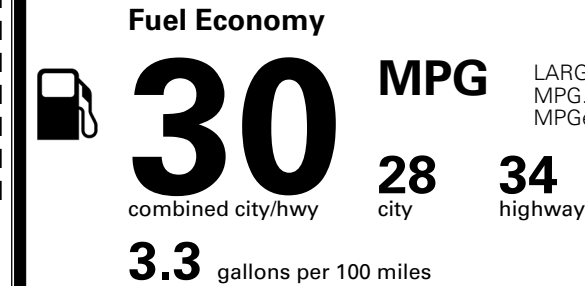

EPA DOT Fuel Economy and Environment

Gasoline Vehicle

LARGE CARS range from 14 to 146 MPG. The best vehicle rates 146 MPGe.

You save \$250
 in fuel costs over 5 years compared to the average new vehicle.