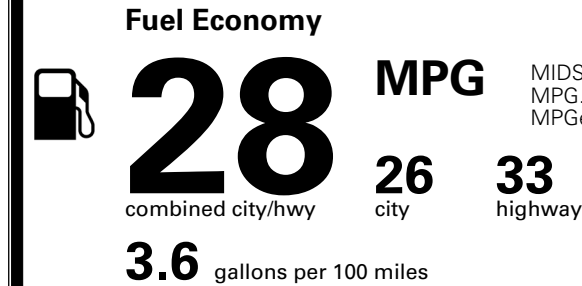

EPA DOT Fuel Economy and Environment

Gasoline Vehicle

MIDSIZE CARS range from 15 to 139 MPG. The best vehicle rates 146 MPGe.

You spend $250 more in fuel costs over 5 years compared to the average new vehicle.

Annual fuel cost $1,750