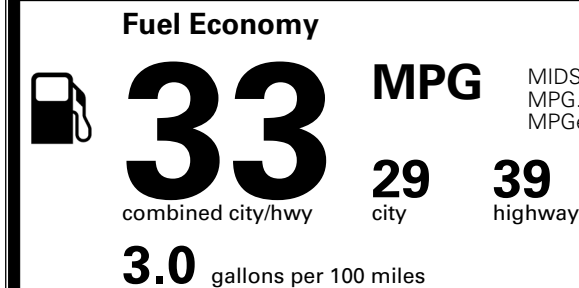

EPA DOT Fuel Economy and Environment

Gasoline Vehicle

MIDSIZE CARS range from 15 to 139 MPG. The best vehicle rates 146 MPGe.

You save
$1,000
in fuel costs
over 5 years
compared to the
average new vehicle.

Annual fuel cost
$1,500