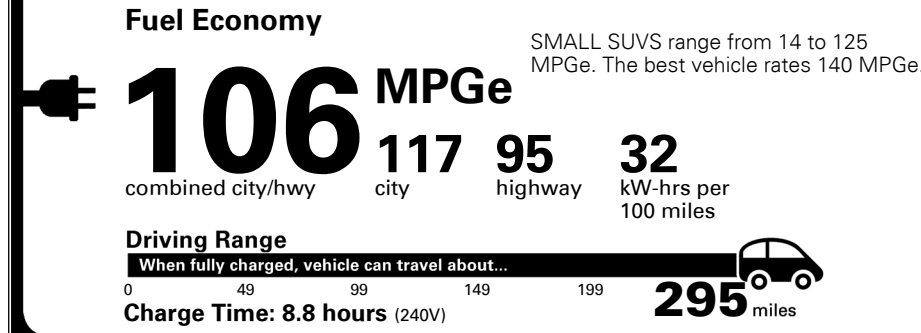

TOTAL MANUFACTURER'S SUGGESTED RETAIL PRICE ▶

\$ 54,155.00

TOTAL ADDITIONAL WEIGHT: 17.2

*Additional terms and conditions apply.

**Kia Connect may be currently unavailable for some Model Year 2022 and newer vehicles sold or purchased in Massachusetts; please see owners.kia.com for more information.

EPA DOT Fuel Economy and Environment

Electric Vehicle

You save \$5,750
 in fuel costs over 5 years compared to the average new vehicle.

Annual fuel cost \$750

Actual results will vary for many reasons, including driving conditions and how you drive and maintain your vehicle. The average new vehicle gets 28 MPG and costs \$9,500 to fuel over 5 years. Cost estimates are based on 15,000 miles per year at \$0.16 per kW-hr. MPGe is miles per gasoline gallon equivalent. Vehicle emissions are a significant cause of global warming and smog.