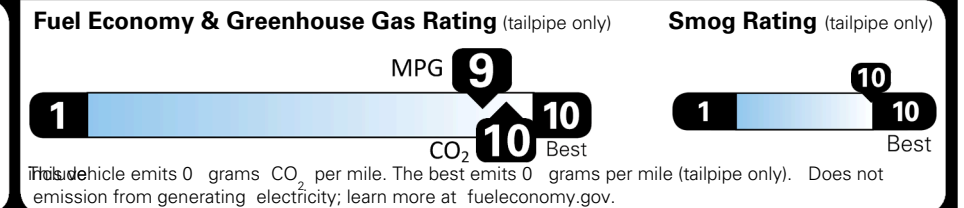

\$ 49,635.00

\$ 1,545.00

\$ 51,180.00

EPA DOT Fuel Economy and Environment

Electric Vehicle

You save \$4,750
 in fuel costs over 5 years compared to the average new vehicle.

Annual fuel cost \$750

Actual results will vary for many reasons, including driving conditions and how you drive and maintain your vehicle. The average new vehicle gets 29 MPG and costs \$8,500 to fuel over 5 years. Cost estimates are based on 15,000 miles per year at \$0.17 per kW-hr. MPGe is miles per gasoline gallon equivalent. Vehicle emissions are a significant cause of global warming and smog.

fueleconomy.gov

Calculate personalized estimates and compare vehicles

GOVERNMENT 5-STAR SAFETY RATINGS

Overall Vehicle Score ★★★★★

Based on the combined rating of frontal, side and rollover. Should ONLY be compared to other vehicles of similar size and weight.