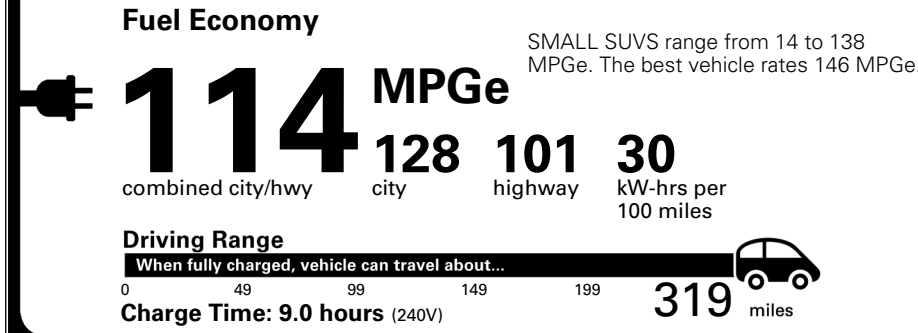

\$ 49,635.00

\$ 1,545.00

\$ 51,180.00

EPA DOT Fuel Economy and Environment

Electric Vehicle

You save \$4,750
 in fuel costs over 5 years compared to the average new vehicle.

Annual fuel cost \$750

Actual results will vary for many reasons, including driving conditions and how you drive and maintain your vehicle. The average new vehicle gets 29 MPG and costs \$8,500 to fuel over 5 years. Cost estimates are based on 15,000 miles per year at \$0.17 per kW-hr. MPGe is miles per gasoline gallon equivalent. Vehicle emissions are a significant cause of global warming and smog.