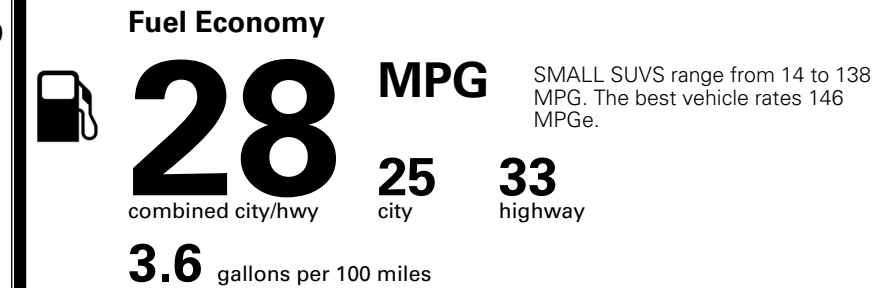

MANUFACTURER'S SUGGESTED RETAIL PRICE ▶

$ 28,790.00

ADDITIONAL INSTALLED EQUIPMENT:
(In addition to or in place of standard features)
Carpeted Floor Mats

$200.00

MSRP INCLUDING OPTIONS

$ 28,990.00

INLAND FREIGHT AND HANDLING

$ 1,495.00

TOTAL MANUFACTURER'S SUGGESTED RETAIL PRICE ▶

$ 30,485.00

TOTAL ADDITIONAL WEIGHT: 6.6

*Additional terms and conditions apply.
**Kia Connect may be currently unavailable for some Model Year 2022 and newer vehicles sold or purchased in Massachusetts; please see owners.kia.com for more information.
NOTE: When you purchase this vehicle, Kia America, Inc. collects personal information you provide to the dealership. For information on our collection and use of personal information and your rights, please see our Privacy Policy on www.kia.com.

EPA DOT Fuel Economy and Environment

Gasoline Vehicle

You spend $250 more in fuel costs over 5 years compared to the average new vehicle.

Annual fuel cost $1,750