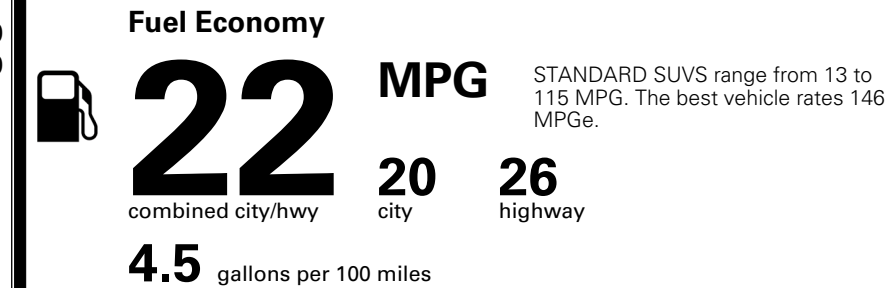

\$ 39,935.00

INLAND FREIGHT AND HANDLING

\$ 1,545.00

TOTAL MANUFACTURER'S SUGGESTED RETAIL PRICE ▶

\$ 41,480.00

*Additional terms and conditions apply.
 **Kia Connect may be currently unavailable for some Model Year 2022 and newer vehicles sold or purchased in Massachusetts; please see owners.kia.com for more information.
 NOTE: When you purchase this vehicle, Kia America, Inc. collects personal information you provide to the dealership. For information on our collection and use of personal information and your rights, please see our Privacy Policy on www.kia.com.

TOTAL ADDITIONAL WEIGHT: 7.2

EPA DOT Fuel Economy and Environment

Gasoline Vehicle

You spend \$2,500 more in fuel costs over 5 years
 compared to the average new vehicle.

Annual fuel cost \$2,100

Actual results will vary for many reasons, including driving conditions and how you drive and maintain your vehicle. The average new vehicle gets 29 MPG and costs \$8,000 to fuel over 5 years. Cost estimates are based on 15,000 miles per year at \$ 3.10 per gallon. MPGe is miles per gasoline gallon equivalent. Vehicle emissions are a significant cause of climate change and smog.