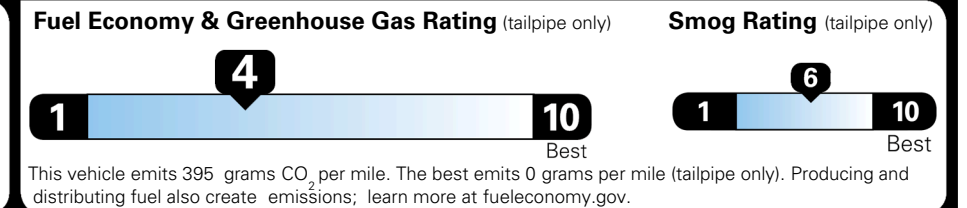

TOTAL ADDITIONAL WEIGHT: 7.2

EPA DOT Fuel Economy and Environment

Gasoline Vehicle

You spend \$2,500 more in fuel costs over 5 years
 compared to the average new vehicle.

Annual fuel cost \$2,100

Actual results will vary for many reasons, including driving conditions and how you drive and maintain your vehicle. The average new vehicle gets 29 MPG and costs \$8,000 to fuel over 5 years. Cost estimates are based on 15,000 miles per year at \$ 3.10 per gallon. MPGe is miles per gasoline gallon equivalent. Vehicle emissions are a significant cause of climate change and smog.