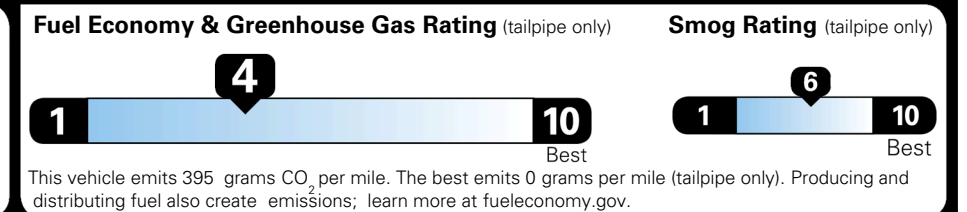

MSRP INCLUDING OPTIONS \$ 39,935.00

INLAND FREIGHT AND HANDLING \$ 1,545.00

TOTAL MANUFACTURER'S SUGGESTED RETAIL PRICE ▶ \$ 41,480.00

TOTAL ADDITIONAL WEIGHT: 7.2

*Additional terms and conditions apply.
 **Kia Connect may be currently unavailable for some Model Year 2022 and newer vehicles sold or purchased in Massachusetts; please see owners.kia.com for more information.
 NOTE: When you purchase this vehicle, Kia America, Inc. collects personal information you provide to the dealership. For information on our collection and use of personal information and your rights, please see our Privacy Policy on www.kia.com.

EPA DOT Fuel Economy and Environment

Gasoline Vehicle

You spend \$2,500 more in fuel costs over 5 years
 compared to the average new vehicle.

Annual fuel cost \$2,100

Actual results will vary for many reasons, including driving conditions and how you drive and maintain your vehicle. The average new vehicle gets 29 MPG and costs \$8,000 to fuel over 5 years. Cost estimates are based on 15,000 miles per year at \$ 3.10 per gallon. MPGe is miles per gasoline gallon equivalent. Vehicle emissions are a significant cause of climate change and smog.