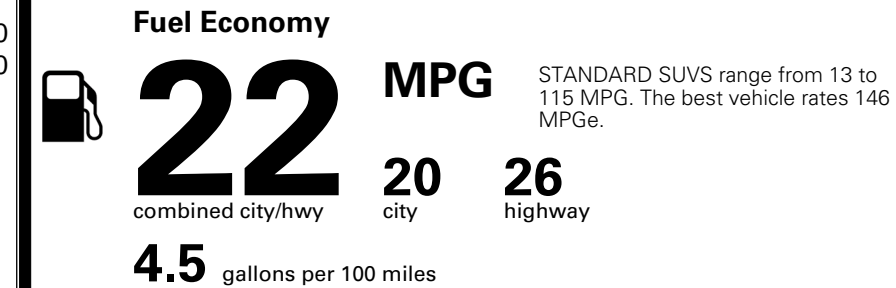

MSRP INCLUDING OPTIONS \$ 39,935.00

INLAND FREIGHT AND HANDLING \$ 1,545.00

TOTAL MANUFACTURER'S SUGGESTED RETAIL PRICE ▶ \$ 41,480.00

TOTAL ADDITIONAL WEIGHT: 7.2

*Additional terms and conditions apply.
 **Kia Connect may be currently unavailable for some Model Year 2022 and newer vehicles sold or purchased in Massachusetts; please see owners.kia.com for more information.
 NOTE: When you purchase this vehicle, Kia America, Inc. collects personal information you provide to the dealership. For information on our collection and use of personal information and your rights, please see our Privacy Policy on www.kia.com.

EPA DOT Fuel Economy and Environment

Gasoline Vehicle

You spend \$2,500 more in fuel costs over 5 years
 compared to the average new vehicle.

Annual fuel cost \$2,100

Actual results will vary for many reasons, including driving conditions and how you drive and maintain your vehicle. The average new vehicle gets 29 MPG and costs \$8,000 to fuel over 5 years. Cost estimates are based on 15,000 miles per year at \$ 3.10 per gallon. MPGe is miles per gasoline gallon equivalent. Vehicle emissions are a significant cause of climate change and smog.