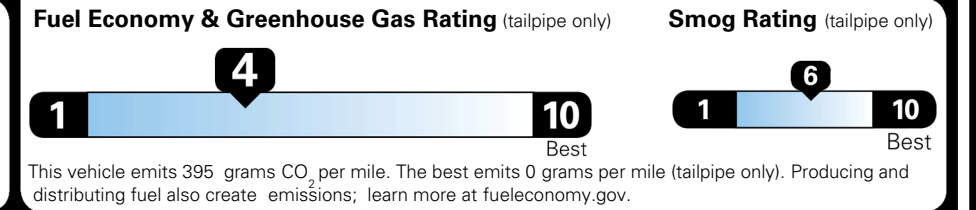

You spend
$2,750
more in fuel costs
over 5 years
compared to the
average new vehicle.

Annual fuel cost
$2,250