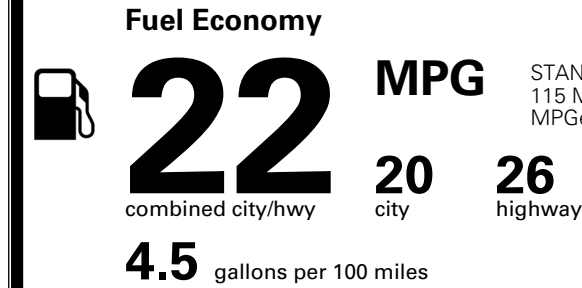

\$495.00
 \$625.00
 \$250.00
 \$390.00

MSRP INCLUDING OPTIONS

\$ 45,550.00

INLAND FREIGHT AND HANDLING

\$ 1,545.00

TOTAL MANUFACTURER'S SUGGESTED RETAIL PRICE ▶

\$ 47,095.00

TOTAL ADDITIONAL WEIGHT: 8.4

EPA DOT Fuel Economy and Environment

Gasoline Vehicle

You spend
\$2,750
 more in fuel costs
 over 5 years
 compared to the
 average new vehicle.

Annual fuel cost
\$2,250

Actual results will vary for many reasons, including driving conditions and how you drive and maintain your vehicle. The average new vehicle gets 29 MPG and costs \$8,500 to fuel over 5 years. Cost estimates are based on 15,000 miles per year at \$ 3.30 per gallon. MPGe is miles per gasoline gallon equivalent. Vehicle emissions are a significant cause of climate change and smog.