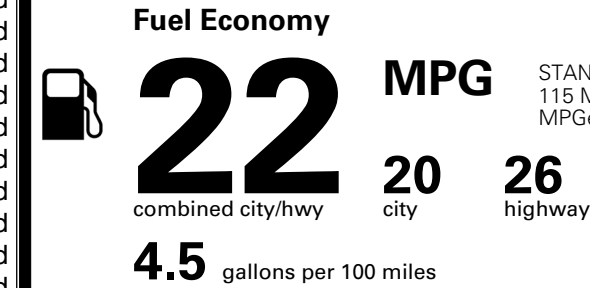

EPA DOT Fuel Economy and Environment

Gasoline Vehicle

STANDARD SUVS range from 13 to 115 MPG. The best vehicle rates 146 MPGe.

You spend
$2,500
more in fuel costs
over 5 years
compared to the
average new vehicle.

Annual fuel cost
$2,100