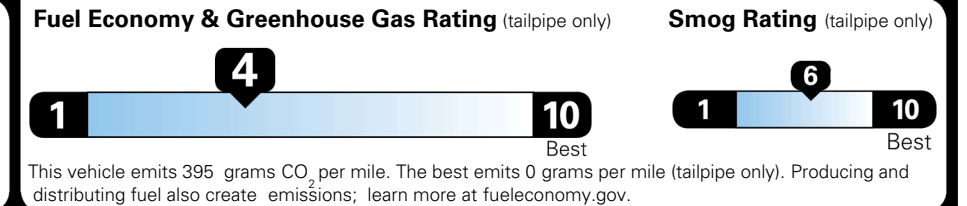

Actual results will vary for many reasons, including driving conditions and how you drive and maintain your vehicle. The average new vehicle gets 29 MPG and costs $8,000 to fuel over 5 years. Cost estimates are based on 15,000 miles per year at $ 3.10 per gallon. MPGe is miles per gasoline gallon equivalent. Vehicle emissions are a significant cause of climate change and smog.

fueleconomy.gov

Calculate personalized estimates and compare vehicles

GOVERNMENT 5-STAR SAFETY RATINGS

Overall Vehicle Score Not Rated

Based on the combined rating of frontal, side and rollover.
Should ONLY be compared to other vehicles of similar size and weight.

Frontal Driver Not Rated

Crash Passenger Not Rated

Based on the risk of injury in a frontal impact.
Should ONLY be compared to other vehicles of similar size and weight.

Side Front seat Not Rated

Crash Rear seat Not Rated

Star ratings based on the risk of injury in a side impact.

Rollover Not Rated

Star ratings based on the risk of rollover in a single-vehicle crash.

Star ratings range from 1 to 5 stars (★★★★★) with 5 being the highest.

Source: National Highway Traffic Safety Administration (NHTSA).

www.safercar.gov or 1-888-327-4236

Manufacturer's suggested retail price includes Manufacturer's recommended pre-delivery service. License and title fees, state and local taxes and other dealer installed options and accessories are not included in the manufacturer's suggested retail price.

PARTS CONTENT INFORMATION

FOR VEHICLES IN THIS CAR LINE U.S./CANADIAN PARTS CONTENT: 50 %

MAJOR SOURCES OF FOREIGN PARTS: KOREA: 35%

NOTE: PARTS CONTENT DOES NOT INCLUDE FINAL ASSEMBLY, DISTRIBUTION, OR OTHER NON-PARTS COSTS.

FOR THIS VEHICLE FINAL ASSEMBLY POINT: WEST POINT, GA, USA

COUNTRY OF ORIGIN ENGINE (MOTOR): KOREA

TRANSMISSION: USA