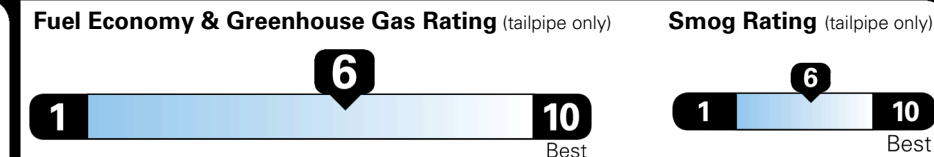

This vehicle emits 251 grams CO₂ per mile. The best emits 0 grams per mile (tailpipe only). Producing and distributing fuel also create emissions; learn more at fueleconomy.gov.

Actual results will vary for many reasons, including driving conditions and how you drive and maintain your vehicle. The average new vehicle gets 29 MPG and costs $8,000 to fuel over 5 years. Cost estimates are based on 15,000 miles per year at $ 3.10 per gallon. MPGe is miles per gasoline gallon equivalent. Vehicle emissions are a significant cause of climate change and smog.

fueleconomy.gov

Calculate personalized estimates and compare vehicles

GOVERNMENT 5-STAR SAFETY RATINGS

Overall Vehicle Score Not Rated

Based on the combined rating of frontal, side and rollover.
Should ONLY be compared to other vehicles of similar size and weight.

Frontal Driver Not Rated

Crash Passenger Not Rated

Based on the risk of injury in a frontal impact.
Should ONLY be compared to other vehicles of similar size and weight.

Side Front seat Not Rated

Crash Rear seat Not Rated

Star ratings based on the risk of injury in a side impact.

Rollover Not Rated

Star ratings based on the risk of rollover in a single-vehicle crash.

Star ratings range from 1 to 5 stars (★★★★★) with 5 being the highest.

Source: National Highway Traffic Safety Administration (NHTSA).

www.safercar.gov or 1-888-327-4236

Manufacturer's suggested retail price includes Manufacturer's recommended pre-delivery service. License and title fees, state and local taxes and other dealer installed options and accessories are not included in the manufacturer's suggested retail price.

PARTS CONTENT INFORMATION

FOR VEHICLES IN THIS CAR LINE U.S./CANADIAN PARTS CONTENT: 45 %

MAJOR SOURCES OF FOREIGN PARTS: KOREA: 40%

NOTE: PARTS CONTENT DOES NOT INCLUDE FINAL ASSEMBLY, DISTRIBUTION, OR OTHER NON-PARTS COSTS.

FOR THIS VEHICLE FINAL ASSEMBLY POINT: WEST POINT, GA, USA

COUNTRY OF ORIGIN

ENGINE (MOTOR): KOREA

TRANSMISSION: MEXICO