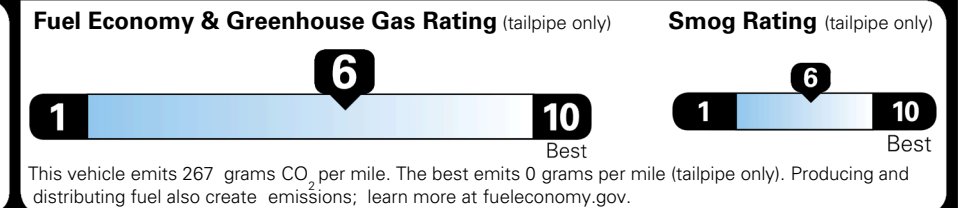

TOTAL ADDITIONAL WEIGHT: 7.2

EPA DOT Fuel Economy and Environment

Gasoline Vehicle

You save \$1,000
 in fuel costs over 5 years compared to the average new vehicle.

Annual fuel cost \$1,400

Actual results will vary for many reasons, including driving conditions and how you drive and maintain your vehicle. The average new vehicle gets 29 MPG and costs \$8,000 to fuel over 5 years. Cost estimates are based on 15,000 miles per year at \$ 3.10 per gallon. MPGe is miles per gasoline gallon equivalent. Vehicle emissions are a significant cause of climate change and smog.