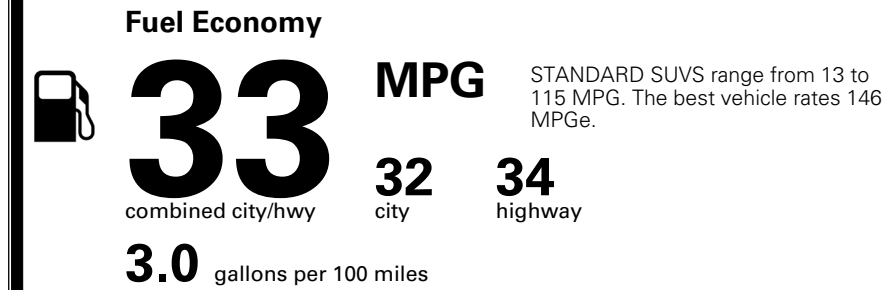

TOTAL ADDITIONAL WEIGHT: 7.2

EPA DOT Fuel Economy and Environment

Gasoline Vehicle

You save \$1,000
 in fuel costs over 5 years compared to the average new vehicle.

Annual fuel cost \$1,400

Actual results will vary for many reasons, including driving conditions and how you drive and maintain your vehicle. The average new vehicle gets 29 MPG and costs \$8,000 to fuel over 5 years. Cost estimates are based on 15,000 miles per year at \$ 3.10 per gallon. MPGe is miles per gasoline gallon equivalent. Vehicle emissions are a significant cause of climate change and smog.