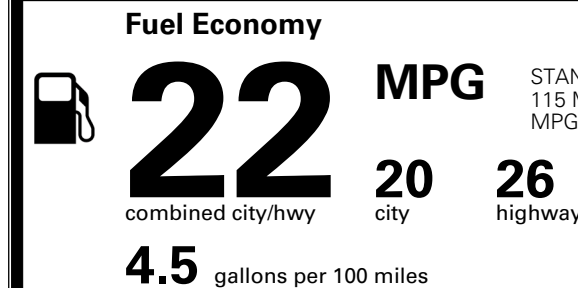

MSRP INCLUDING OPTIONS

\$ 42,835.00

INLAND FREIGHT AND HANDLING

\$ 1,545.00

TOTAL MANUFACTURER'S SUGGESTED RETAIL PRICE ▶

\$ 44,380.00

TOTAL ADDITIONAL WEIGHT: 7.2

*Additional terms and conditions apply.

EPA DOT Fuel Economy and Environment

Gasoline Vehicle

STANDARD SUVs range from 13 to 115 MPG. The best vehicle rates 146 MPGe.

You spend
\$2,500
 more in fuel costs
 over 5 years
 compared to the
 average new vehicle.