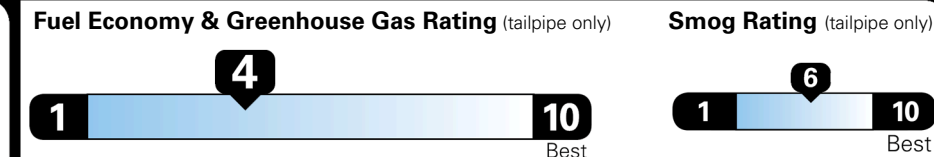

This vehicle emits 395 grams CO₂ per mile. The best emits 0 grams per mile (tailpipe only). Producing and distributing fuel also create emissions; learn more at fueleconomy.gov.

Actual results will vary for many reasons, including driving conditions and how you drive and maintain your vehicle. The average new vehicle gets 29 MPG and costs $8,000 to fuel over 5 years. Cost estimates are based on 15,000 miles per year at $ 3.10 per gallon. MPGe is miles per gasoline gallon equivalent. Vehicle emissions are a significant cause of climate change and smog.

fueleconomy.gov

Calculate personalized estimates and compare vehicles

GOVERNMENT 5-STAR SAFETY RATINGS

Overall Vehicle Score   **Not Rated**

Based on the combined rating of frontal, side and rollover.
Should ONLY be compared to other vehicles of similar size and weight.

Frontal   Driver   **Not Rated**

Crash   Passenger   **Not Rated**

Based on the risk of injury in a frontal impact.
Should ONLY be compared to other vehicles of similar size and weight.

Side   Front seat   **Not Rated**

Crash   Rear seat   **Not Rated**

Star ratings based on the risk of injury in a side impact.

Rollover   **Not Rated**

Star ratings based on the risk of rollover in a single-vehicle crash.

Star ratings range from 1 to 5 stars (★★★★★) with 5 being the highest.

Source: National Highway Traffic Safety Administration (NHTSA).

www.safercar.gov or 1-888-327-4236

Manufacturer's suggested retail price includes Manufacturer's recommended pre-delivery service. License and title fees, state and local taxes and other dealer installed options and accessories are not included in the manufacturer's suggested retail price.

PARTS CONTENT INFORMATION

FOR VEHICLES IN THIS CAR LINE U.S./CANADIAN
PARTS CONTENT: 50 %

MAJOR SOURCES OF FOREIGN PARTS:
KOREA: 35%

NOTE: PARTS CONTENT DOES NOT INCLUDE FINAL ASSEMBLY, DISTRIBUTION, OR OTHER NON-PARTS COSTS.

FOR THIS VEHICLE
FINAL ASSEMBLY POINT:
WEST POINT, GA, USA

COUNTRY OF ORIGIN

ENGINE (MOTOR):   **KOREA**

TRANSMISSION: **USA**