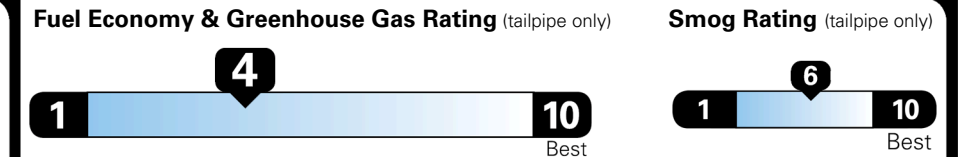

This vehicle emits 395 grams CO₂ per mile. The best emits 0 grams per mile (tailpipe only). Producing and distributing fuel also create emissions; learn more at fueleconomy.gov.

Actual results will vary for many reasons, including driving conditions and how you drive and maintain your vehicle. The average new vehicle gets 29 MPG and costs $8,000 to fuel over 5 years. Cost estimates are based on 15,000 miles per year at $ 3.10 per gallon. MPGe is miles per gasoline gallon equivalent. Vehicle emissions are a significant cause of climate change and smog.

fueleconomy.gov

Calculate personalized estimates and compare vehicles

GOVERNMENT 5-STAR SAFETY RATINGS

Overall Vehicle Score   **Not Rated**

Based on the combined rating of frontal, side and rollover.
Should ONLY be compared to other vehicles of similar size and weight.

Frontal   Driver   **Not Rated**

Crash   Passenger   **Not Rated**

Based on the risk of injury in a frontal impact.
Should ONLY be compared to other vehicles of similar size and weight.

Side   Front seat   **Not Rated**

Crash   Rear seat   **Not Rated**

Star ratings based on the risk of injury in a side impact.

Rollover   **Not Rated**

Star ratings based on the risk of rollover in a single-vehicle crash.

Star ratings range from 1 to 5 stars (★★★★★) with 5 being the highest.

Source: National Highway Traffic Safety Administration (NHTSA).

www.safercar.gov or 1-888-327-4236

Manufacturer's suggested retail price includes Manufacturer's recommended pre-delivery service. License and title fees, state and local taxes and other dealer installed options and accessories are not included in the manufacturer's suggested retail price.

PARTS CONTENT INFORMATION

FOR VEHICLES IN THIS CAR LINE U.S./CANADIAN PARTS CONTENT: 50 %

MAJOR SOURCES OF FOREIGN PARTS: KOREA: 35%

NOTE: PARTS CONTENT DOES NOT INCLUDE FINAL ASSEMBLY, DISTRIBUTION, OR OTHER NON-PARTS COSTS.

FOR THIS VEHICLE FINAL ASSEMBLY POINT: WEST POINT, GA, USA

COUNTRY OF ORIGIN

ENGINE (MOTOR): KOREA

TRANSMISSION: USA