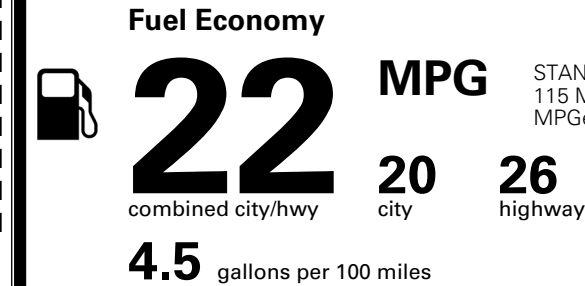

\$ 42,340.00

INLAND FREIGHT AND HANDLING

\$ 1,545.00

TOTAL MANUFACTURER'S SUGGESTED RETAIL PRICE ▶

\$ 43,885.00

TOTAL ADDITIONAL WEIGHT: 7.2

*Additional terms and conditions apply.

**Kia Connect may be currently unavailable for some Model Year 2022 and newer vehicles sold or purchased in Massachusetts; please see owners.kia.com for more information.

EPA DOT Fuel Economy and Environment

Gasoline Vehicle

STANDARD SUVs range from 13 to 115 MPG. The best vehicle rates 146 MPGe.

You spend
\$2,500
 more in fuel costs
 over 5 years
 compared to the
 average new vehicle.