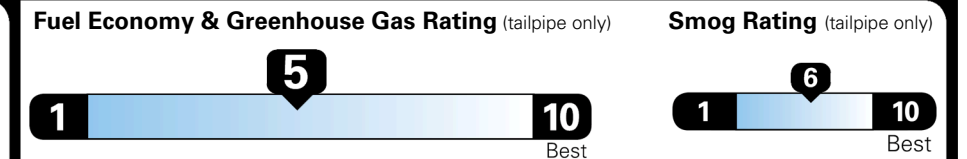

TOTAL ADDITIONAL WEIGHT: 6.6

EPA DOT Fuel Economy and Environment

Gasoline Vehicle

You spend \$1,000 more in fuel costs over 5 years compared to the average new vehicle.

Annual fuel cost \$1,900

This vehicle emits 339 grams CO₂ per mile. The best emits 0 grams per mile (tailpipe only). Producing and distributing fuel also create emissions; learn more at fueleconomy.gov.