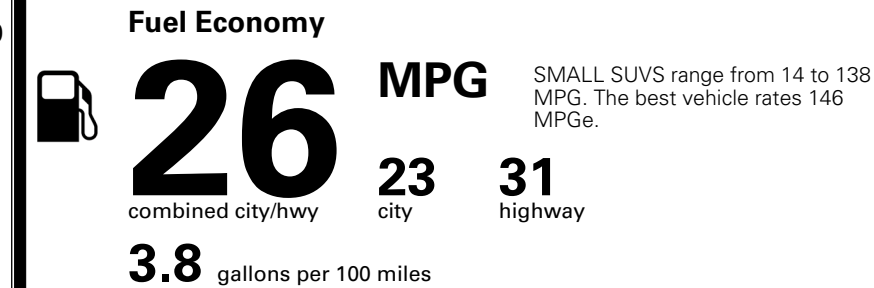

MANUFACTURER'S SUGGESTED RETAIL PRICE ▶

$ 32,390.00

ADDITIONAL INSTALLED EQUIPMENT:
(In addition to or in place of standard features)
Carpeted Floor Mats

$235.00

MSRP INCLUDING OPTIONS

$ 32,625.00

INLAND FREIGHT AND HANDLING

$ 1,495.00

TOTAL MANUFACTURER'S SUGGESTED RETAIL PRICE ▶

$ 34,120.00

*Additional terms and conditions apply.

**Kia Connect may be currently unavailable for some Model Year 2022 and newer vehicles sold or purchased in Massachusetts; please see owners.kia.com for more information.

NOTE: When you purchase this vehicle, Kia America, Inc. collects personal information you provide to the dealership. For information on our collection and use of personal information and your rights, please see our Privacy Policy on www.kia.com.

TOTAL ADDITIONAL WEIGHT: 6.6

EPA DOT Fuel Economy and Environment

Gasoline Vehicle

You spend $1,000 more in fuel costs over 5 years compared to the average new vehicle.

Annual fuel cost $1,900