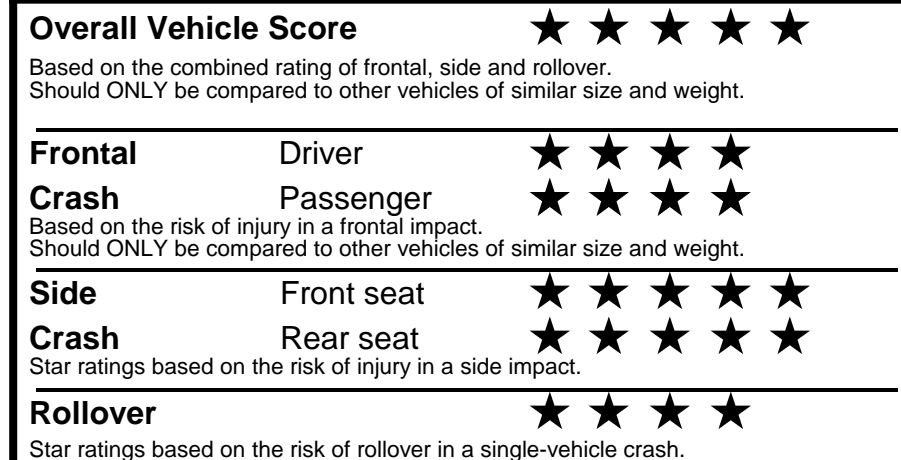

GOVERNMENT 5-STAR SAFETY RATINGS

Star ratings range from 1 to 5 stars (★★★★★) with 5 being the highest. Source: National Highway Traffic Safety Administration (NHTSA). www.safercar.gov or 1-888-327-4236

Manufacturer's suggested retail price includes Manufacturer's recommended pre-delivery service. License and title fees, state and local taxes and other dealer installed options and accessories are not included in the manufacturer's suggested retail price.

PARTS CONTENT INFORMATION

FOR VEHICLES IN THIS CAR LINE U.S./CANADIAN PARTS CONTENT: 55 %

MAJOR SOURCES OF FOREIGN PARTS: KOREA: 30%

NOTE: PARTS CONTENT DOES NOT INCLUDE FINAL ASSEMBLY, DISTRIBUTION, OR OTHER NON-PARTS COSTS.

FOR THIS VEHICLE FINAL ASSEMBLY POINT: WEST POINT, GA, USA

COUNTRY OF ORIGIN ENGINE (MOTOR): USA

TRANSMISSION: USA