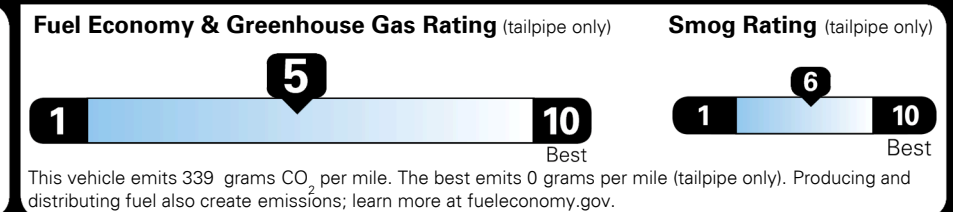

INLAND FREIGHT AND HANDLING \$ 1,445.00

TOTAL MANUFACTURER'S SUGGESTED RETAIL PRICE ▶ \$ 33,900.00

TOTAL ADDITIONAL WEIGHT: 10.1

*Additional terms and conditions apply.
 **Kia Connect may be currently unavailable for some Model Year 2022 and newer vehicles sold or purchased in Massachusetts; please see owners.kia.com for more information.
 NOTE: When you purchase this vehicle, Kia America, Inc. collects personal information you provide to the dealership. For information on our collection and use of personal information and your rights, please see our Privacy Policy on www.kia.com.

EPA DOT Fuel Economy and Environment

Gasoline Vehicle

You spend \$1,000 more in fuel costs over 5 years
 compared to the average new vehicle.

Annual fuel cost \$1,900

Actual results will vary for many reasons, including driving conditions and how you drive and maintain your vehicle. The average new vehicle gets 29 MPG and costs \$8,500 to fuel over 5 years. Cost estimates are based on 15,000 miles per year at \$ 3.30 per gallon. MPGe is miles per gasoline gallon equivalent. Vehicle emissions are a significant cause of climate change and smog.