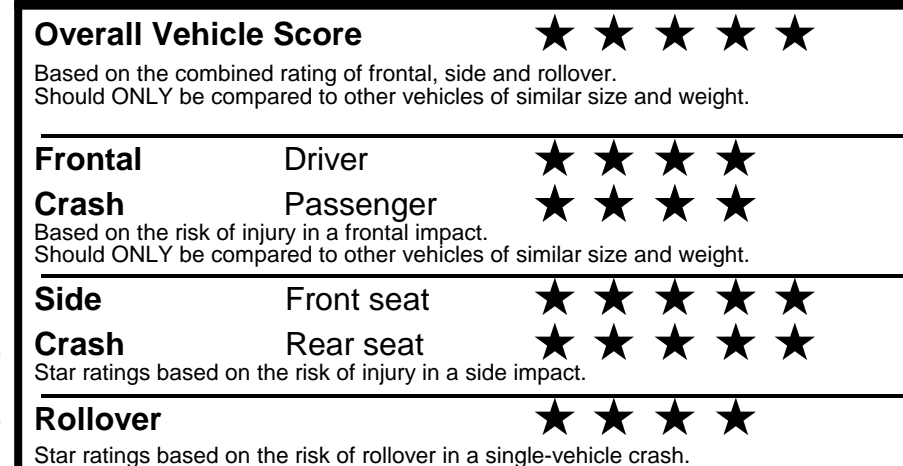

fueleconomy.gov
 Calculate personalized estimates and compare vehicles

Smartphone QR Code

GOVERNMENT 5-STAR SAFETY RATINGS

PARTS CONTENT INFORMATION

FOR VEHICLES IN THIS CAR LINE U.S./CANADIAN PARTS CONTENT: 55 %