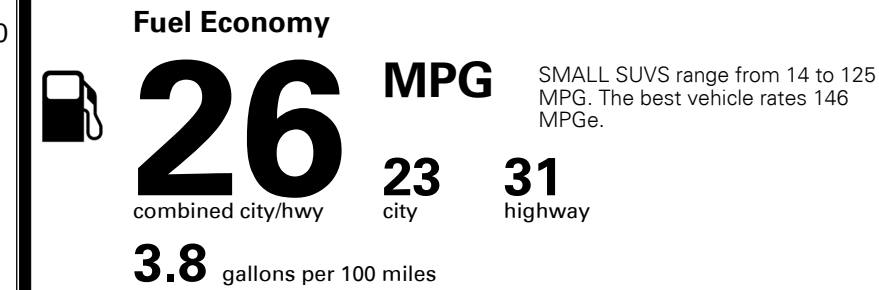

INLAND FREIGHT AND HANDLING \$ 1,445.00

TOTAL MANUFACTURER'S SUGGESTED RETAIL PRICE ▶ \$ 33,900.00

TOTAL ADDITIONAL WEIGHT: 10.1

*Additional terms and conditions apply.
 **Kia Connect may be currently unavailable for some Model Year 2022 and newer vehicles sold or purchased in Massachusetts; please see owners.kia.com for more information.
 NOTE: When you purchase this vehicle, Kia America, Inc. collects personal information you provide to the dealership. For information on our collection and use of personal information and your rights, please see our Privacy Policy on www.kia.com.

EPA DOT Fuel Economy and Environment

Gasoline Vehicle

You spend \$1,000 more in fuel costs over 5 years
 compared to the average new vehicle.

Annual fuel cost \$1,900

Actual results will vary for many reasons, including driving conditions and how you drive and maintain your vehicle. The average new vehicle gets 29 MPG and costs \$8,500 to fuel over 5 years. Cost estimates are based on 15,000 miles per year at \$ 3.30 per gallon. MPGe is miles per gasoline gallon equivalent. Vehicle emissions are a significant cause of climate change and smog.