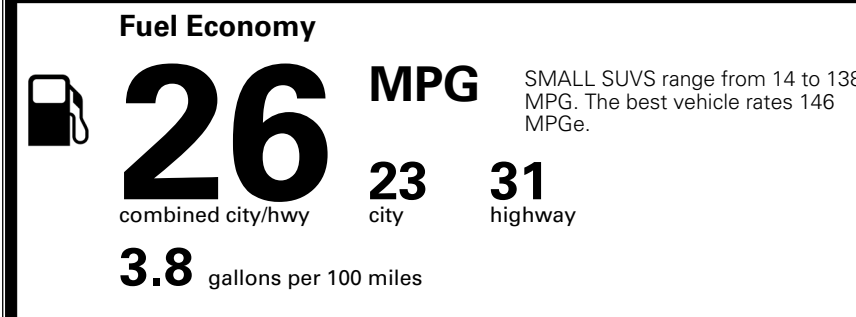

MANUFACTURER'S SUGGESTED RETAIL PRICE ▶ $ 32,390.00

ADDITIONAL INSTALLED EQUIPMENT:
(In addition to or in place of standard features)
Glacial White Pearl Paint $495.00

MSRP INCLUDING OPTIONS $ 32,885.00
INLAND FREIGHT AND HANDLING $ 1,495.00
TOTAL MANUFACTURER'S SUGGESTED RETAIL PRICE ▶ $ 34,380.00

TOTAL ADDITIONAL WEIGHT:

*Additional terms and conditions apply.
**Kia Connect may be currently unavailable for some Model Year 2022 and newer vehicles sold or purchased in Massachusetts; please see owners.kia.com for more information.
NOTE: When you purchase this vehicle, Kia America, Inc. collects personal information you provide to the dealership. For information on our collection and use of personal information and your rights, please see our Privacy Policy on www.kia.com.

EPA DOT Fuel Economy and Environment

Gasoline Vehicle