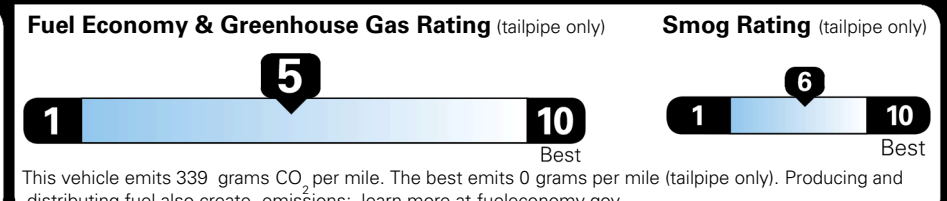

**EPA DOT Fuel Economy and Environment**

**Gasoline Vehicle**

**You spend \$1,000 more in fuel costs over 5 years** compared to the average new vehicle.

**Annual fuel cost \$1,900**

Actual results will vary for many reasons, including driving conditions and how you drive and maintain your vehicle. The average new vehicle gets 29 MPG and costs \$8,500 to fuel over 5 years. Cost estimates are based on 15,000 miles per year at \$ 3.30 per gallon. MPGe is miles per gasoline gallon equivalent. Vehicle emissions are a significant cause of climate change and smog.