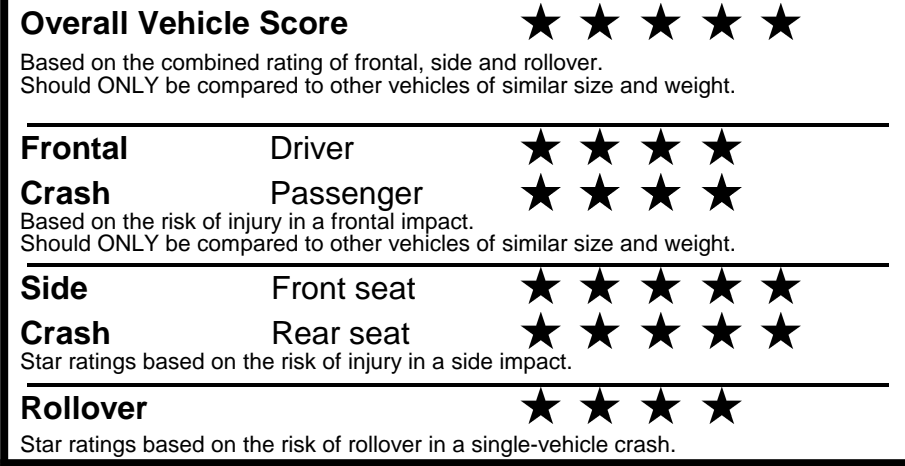

**fueleconomy.gov**  
 Calculate personalized estimates and compare vehicles

Smartphone QR Code

**GOVERNMENT 5-STAR SAFETY RATINGS**

**PARTS CONTENT INFORMATION**

**FOR VEHICLES IN THIS CAR LINE U.S./CANADIAN PARTS CONTENT: 55 %**