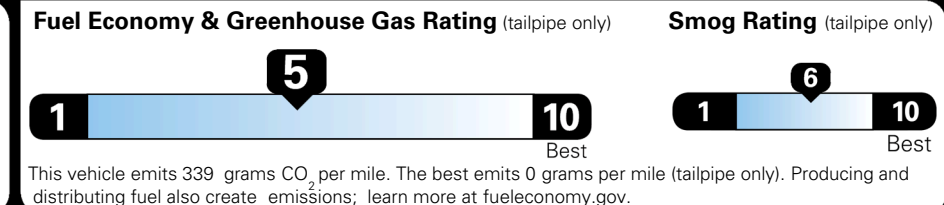

MSRP INCLUDING OPTIONS \$ 33,120.00

INLAND FREIGHT AND HANDLING \$ 1,495.00

TOTAL MANUFACTURER'S SUGGESTED RETAIL PRICE ▶ \$ 34,615.00

TOTAL ADDITIONAL WEIGHT: 6.6

*Additional terms and conditions apply.
 **Kia Connect may be currently unavailable for some Model Year 2022 and newer vehicles sold or purchased in Massachusetts; please see owners.kia.com for more information.
 NOTE: When you purchase this vehicle, Kia America, Inc. collects personal information you provide to the dealership. For information on our collection and use of personal information and your rights, please see our Privacy Policy on www.kia.com.

EPA DOT Fuel Economy and Environment

Gasoline Vehicle

You spend \$1,000 more in fuel costs over 5 years
 compared to the average new vehicle.

Annual fuel cost \$1,900

Actual results will vary for many reasons, including driving conditions and how you drive and maintain your vehicle. The average new vehicle gets 29 MPG and costs \$8,500 to fuel over 5 years. Cost estimates are based on 15,000 miles per year at \$ 3.30 per gallon. MPGe is miles per gasoline gallon equivalent. Vehicle emissions are a significant cause of climate change and smog.