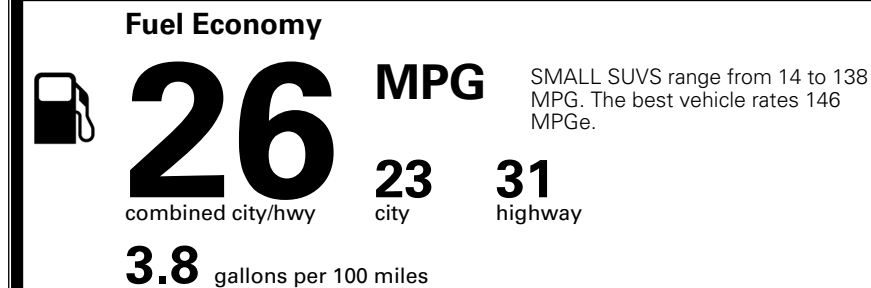

MANUFACTURER'S SUGGESTED RETAIL PRICE ▶ $ 32,390.00

ADDITIONAL INSTALLED EQUIPMENT:
(In addition to or in place of standard features)
Glacial White Pearl Paint $495.00
Carpeted Floor Mats $235.00

MSRP INCLUDING OPTIONS $ 33,120.00

INLAND FREIGHT AND HANDLING $ 1,495.00

TOTAL MANUFACTURER'S SUGGESTED RETAIL PRICE ▶ $ 34,615.00

TOTAL ADDITIONAL WEIGHT: 6.6

*Additional terms and conditions apply.
**Kia Connect may be currently unavailable for some Model Year 2022 and newer vehicles sold or purchased in Massachusetts; please see owners.kia.com for more information.
NOTE: When you purchase this vehicle, Kia America, Inc. collects personal information you provide to the dealership. For information on our collection and use of personal information and your rights, please see our Privacy Policy on www.kia.com.

EPA DOT Fuel Economy and Environment

Gasoline Vehicle

You spend $1,000 more in fuel costs over 5 years
compared to the average new vehicle.

Annual fuel cost $1,900