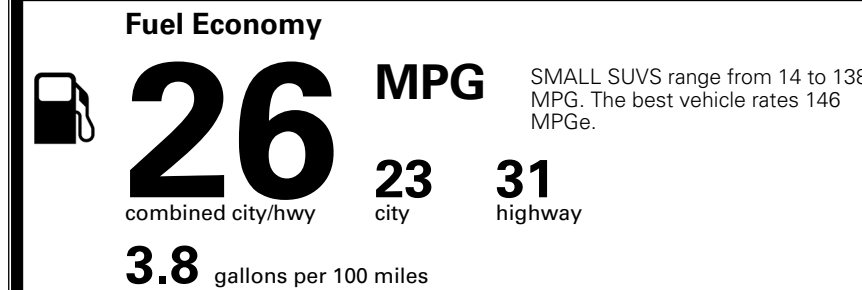

MANUFACTURER'S SUGGESTED RETAIL PRICE ▶ $ 32,390.00

ADDITIONAL INSTALLED EQUIPMENT:
(In addition to or in place of standard features)
Carpeted Floor Mats $235.00

MSRP INCLUDING OPTIONS $ 32,625.00

INLAND FREIGHT AND HANDLING $ 1,495.00

TOTAL MANUFACTURER'S SUGGESTED RETAIL PRICE ▶ $ 34,120.00

TOTAL ADDITIONAL WEIGHT: 6.6

*Additional terms and conditions apply.
**Kia Connect may be currently unavailable for some Model Year 2022 and newer vehicles sold or purchased in Massachusetts; please see owners.kia.com for more information.
NOTE: When you purchase this vehicle, Kia America, Inc. collects personal information you provide to the dealership. For information on our collection and use of personal information and your rights, please see our Privacy Policy on www.kia.com.

EPA DOT Fuel Economy and Environment

Gasoline Vehicle

You spend $1,000 more in fuel costs over 5 years
compared to the average new vehicle.

Annual fuel cost $1,900