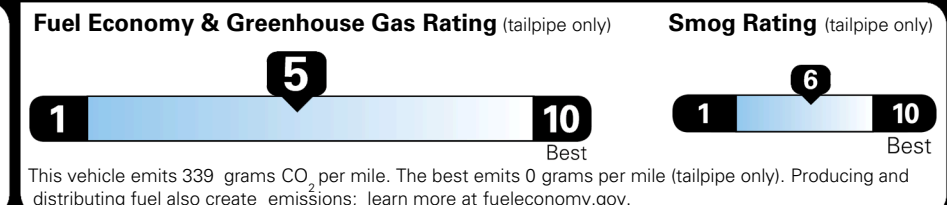

EPA DOT Fuel Economy and Environment

Gasoline Vehicle

You spend \$1,000 more in fuel costs over 5 years
 compared to the average new vehicle.

Annual fuel cost \$1,900

Actual results will vary for many reasons, including driving conditions and how you drive and maintain your vehicle. The average new vehicle gets 29 MPG and costs \$8,500 to fuel over 5 years. Cost estimates are based on 15,000 miles per year at \$ 3.30 per gallon. MPGe is miles per gasoline gallon equivalent. Vehicle emissions are a significant cause of climate change and smog.