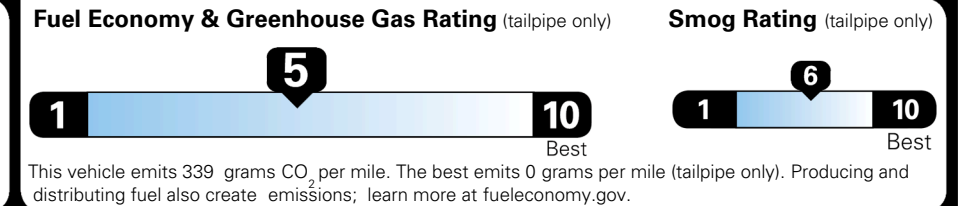

Actual results will vary for many reasons, including driving conditions and how you drive and maintain your vehicle. The average new vehicle gets 29 MPG and costs $8,500 to fuel over 5 years. Cost estimates are based on 15,000 miles per year at $ 3.30 per gallon. MPGe is miles per gasoline gallon equivalent. Vehicle emissions are a significant cause of climate change and smog.

fueleconomy.gov

Calculate personalized estimates and compare vehicles

GOVERNMENT 5-STAR SAFETY RATINGS

Overall Vehicle Score ★ ★ ★ ★ ★

Based on the combined rating of frontal, side and rollover. Should ONLY be compared to other vehicles of similar size and weight.

Frontal	Driver	★ ★ ★ ★ ★
Crash	Passenger	★ ★ ★ ★ ★

Based on the risk of injury in a frontal impact. Should ONLY be compared to other vehicles of similar size and weight.

Side	Front seat	★ ★ ★ ★ ★
Crash	Rear seat	★ ★ ★ ★ ★

Star ratings based on the risk of injury in a side impact.

Rollover ★ ★ ★ ★ ★

Star ratings based on the risk of rollover in a single-vehicle crash.

Star ratings range from 1 to 5 stars (★★★★★) with 5 being the highest.

Source: National Highway Traffic Safety Administration (NHTSA).
www.safercar.gov or 1-888-327-4236

Manufacturer's suggested retail price includes Manufacturer's recommended pre-delivery service. License and title fees, state and local taxes and other dealer installed options and accessories are not included in the manufacturer's suggested retail price.

PARTS CONTENT INFORMATION

FOR VEHICLES IN THIS CAR LINE U.S./CANADIAN PARTS CONTENT: 55 %

MAJOR SOURCES OF FOREIGN PARTS: KOREA: 30%

NOTE: PARTS CONTENT DOES NOT INCLUDE FINAL ASSEMBLY, DISTRIBUTION, OR OTHER NON-PARTS COSTS.

FOR THIS VEHICLE FINAL ASSEMBLY POINT: WEST POINT, GA, USA

COUNTRY OF ORIGIN ENGINE (MOTOR): USA
TRANSMISSION: USA