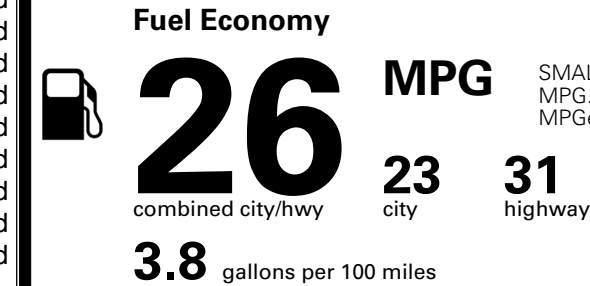

TOTAL ADDITIONAL WEIGHT: 6.6

EPA DOT Fuel Economy and Environment

Gasoline Vehicle

SMALL SUVs range from 14 to 125 MPG. The best vehicle rates 146 MPGe.

You spend \$1,000 more in fuel costs over 5 years compared to the average new vehicle.