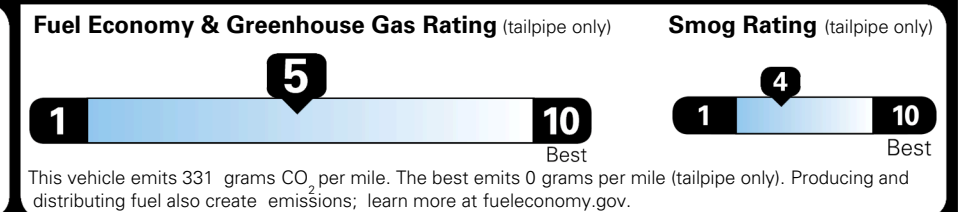

Actual results will vary for many reasons, including driving conditions and how you drive and maintain your vehicle. The average new vehicle gets 29 MPG and costs $8,500 to fuel over 5 years. Cost estimates are based on 15,000 miles per year at $ 3.30 per gallon. MPGe is miles per gasoline gallon equivalent. Vehicle emissions are a significant cause of climate change and smog.

fueleconomy.gov
Calculate personalized estimates and compare vehicles

GOVERNMENT 5-STAR SAFETY RATINGS

Overall Vehicle Score		★★★★★
Based on the combined rating of frontal, side and rollover. Should ONLY be compared to other vehicles of similar size and weight.		
Frontal Crash	Driver	★★★★★
	Passenger	★★★★★
Based on the risk of injury in a frontal impact. Should ONLY be compared to other vehicles of similar size and weight.		
Side Crash	Front seat	★★★★★
	Rear seat	★★★★★
Star ratings based on the risk of injury in a side impact.		
Rollover		★★★★★
Star ratings based on the risk of rollover in a single-vehicle crash.		

Star ratings range from 1 to 5 stars (★★★★★) with 5 being the highest.
Source: National Highway Traffic Safety Administration (NHTSA).
www.safercar.gov or 1-888-327-4236

Manufacturer's suggested retail price includes Manufacturer's recommended pre-delivery service. License and title fees, state and local taxes and other dealer installed options and accessories are not included in the manufacturer's suggested retail price.

PARTS CONTENT INFORMATION

FOR VEHICLES IN THIS CAR LINE U.S./CANADIAN PARTS CONTENT: 0 %

MAJOR SOURCES OF FOREIGN PARTS: KOREA: 90%

NOTE: PARTS CONTENT DOES NOT INCLUDE FINAL ASSEMBLY, DISTRIBUTION, OR OTHER NON-PARTS COSTS.

FOR THIS VEHICLE FINAL ASSEMBLY POINT: HWASUNG, KOREA

COUNTRY OF ORIGIN ENGINE (MOTOR): KOREA
TRANSMISSION: KOREA