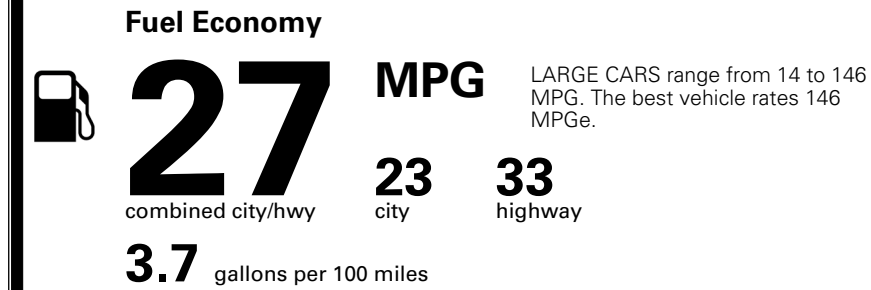

TOTAL ADDITIONAL WEIGHT: 7.3

\$ 33,590.00

Included
 Included
 Included
 Included
 Included
 Included
 Included
 Included
 Included

\$495.00
 \$200.00

\$ 34,285.00

\$ 1,245.00

\$ 35,530.00

EPA DOT Fuel Economy and Environment