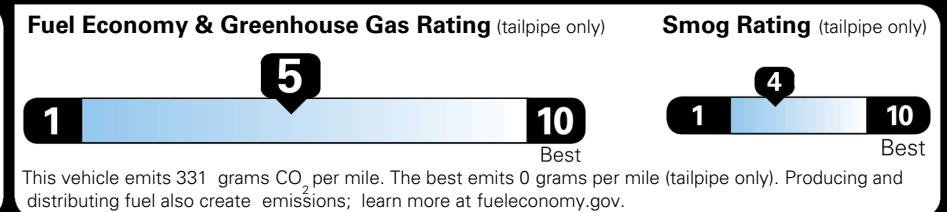

Actual results will vary for many reasons, including driving conditions and how you drive and maintain your vehicle. The average new vehicle gets 29 MPG and costs $8,500 to fuel over 5 years. Cost estimates are based on 15,000 miles per year at $ 3.30 per gallon. MPGe is miles per gasoline gallon equivalent. Vehicle emissions are a significant cause of climate change and smog.

fueleconomy.gov
Calculate personalized estimates and compare vehicles

Smartphone QR Code