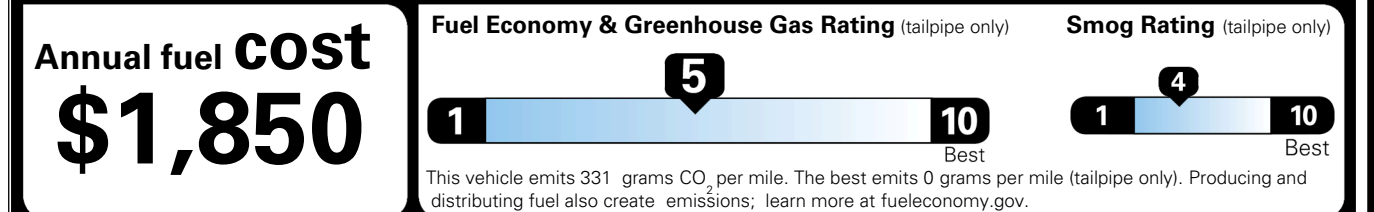

Actual results will vary for many reasons, including driving conditions and how you drive and maintain your vehicle. The average new vehicle gets 29 MPG and costs $8,500 to fuel over 5 years. Cost estimates are based on 15,000 miles per year at $ 3.30 per gallon. MPGe is miles per gasoline gallon equivalent. Vehicle emissions are a significant cause of climate change and smog.

fueleconomy.gov

Calculate personalized estimates and compare vehicles