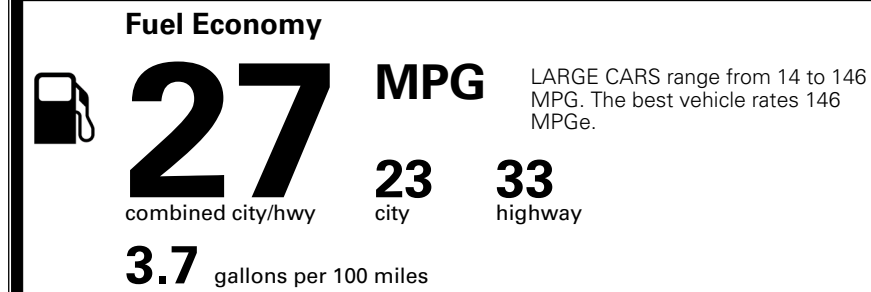

MANUFACTURER'S SUGGESTED RETAIL PRICE ▶

$ 33,590.00

COMPARE GT FWD FEATURES

Added to/in place of standard GT-Line FWD features
- 2.5L Turbo 4-cyl Engine, 290HP, 311 lb-ft torque
- 8-Speed Dual Clutch Transmission
- 19" Gloss Black Finished Alloy Wheels
- Panoramic Sunroof w/ Power Sunshade
- LED Interior Lighting
- GT Sport Design Steering Wheel w/Paddle Shifters
- Rear Air Vents
- Sport-Tuned Suspension & Quad-Tip Exhaust
- GT Brake System w/Neon Calipers

Included
Included
Included
Included
Included
Included
Included
Included
Included

ADDITIONAL INSTALLED EQUIPMENT:
(In addition to or in place of standard features)
Snow White Pearl Paint $495.00
Carpeted Floor Mats $200.00

MSRP INCLUDING OPTIONS

$ 34,285.00

INLAND FREIGHT AND HANDLING

$ 1,245.00

TOTAL MANUFACTURER'S SUGGESTED RETAIL PRICE ▶

$ 35,530.00

TOTAL ADDITIONAL WEIGHT: 7.3

*Additional terms and conditions apply.

**Kia Connect may be currently unavailable for some Model Year 2022 and newer vehicles sold or purchased in Massachusetts; please see owners.kia.com for more information.

NOTE: When you purchase this vehicle, Kia America, Inc. collects personal information you provide to the dealership. For information on our collection and use of personal information and your rights, please see our Privacy Policy on www.kia.com.

EPA DOT Fuel Economy and Environment

Gasoline Vehicle

You spend $750 more in fuel costs over 5 years compared to the average new vehicle.

Annual fuel cost $1,850