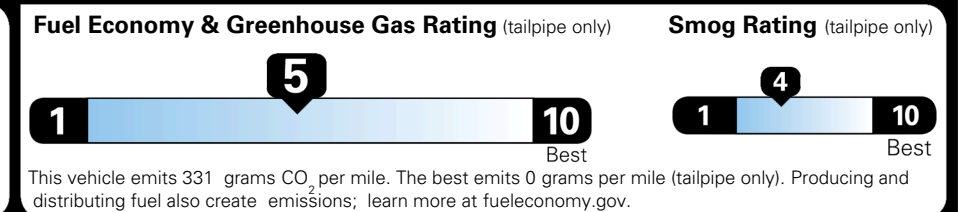

EPA DOT Fuel Economy and Environment

Gasoline Vehicle

You spend \$750 more in fuel costs over 5 years compared to the average new vehicle.

Annual fuel cost \$1,850

Actual results will vary for many reasons, including driving conditions and how you drive and maintain your vehicle. The average new vehicle gets 29 MPG and costs \$8,500 to fuel over 5 years. Cost estimates are based on 15,000 miles per year at \$ 3.30 per gallon. MPGe is miles per gasoline gallon equivalent. Vehicle emissions are a significant cause of climate change and smog.