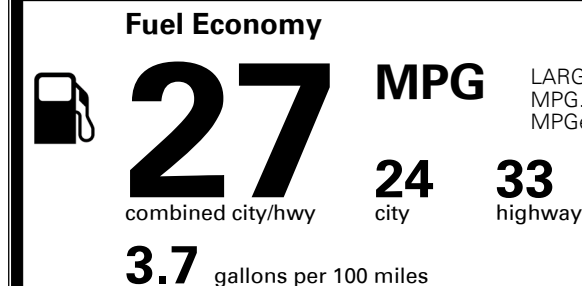

\$ 29,990.00

Included
 Included
 Included

\$695.00
 \$2,200.00

MSRP INCLUDING OPTIONS

\$ 32,885.00

INLAND FREIGHT AND HANDLING

\$ 1,175.00

TOTAL MANUFACTURER'S SUGGESTED RETAIL PRICE ▶

\$ 34,060.00

TOTAL ADDITIONAL WEIGHT:

EPA DOT Fuel Economy and Environment

Gasoline Vehicle

You spend \$750 more in fuel costs over 5 years compared to the average new vehicle.

Annual fuel cost \$1,850

Actual results will vary for many reasons, including driving conditions and how you drive and maintain your vehicle. The average new vehicle gets 29 MPG and costs \$8,500 to fuel over 5 years. Cost estimates are based on 15,000 miles per year at \$ 3.30 per gallon. MPGe is miles per gasoline gallon equivalent. Vehicle emissions are a significant cause of climate change and smog.