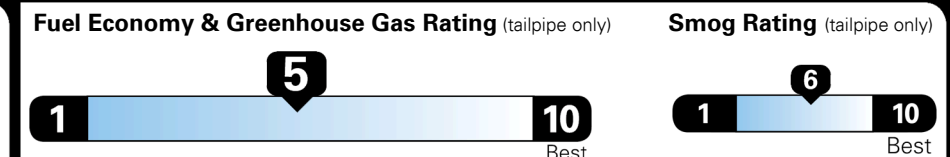

\$ 34,060.00

TOTAL ADDITIONAL WEIGHT:

EPA DOT Fuel Economy and Environment

Gasoline Vehicle

You spend \$750 more in fuel costs over 5 years compared to the average new vehicle.

Annual fuel cost \$1,850

Actual results will vary for many reasons, including driving conditions and how you drive and maintain your vehicle. The average new vehicle gets 29 MPG and costs \$8,500 to fuel over 5 years. Cost estimates are based on 15,000 miles per year at \$ 3.30 per gallon. MPGe is miles per gasoline gallon equivalent. Vehicle emissions are a significant cause of climate change and smog.