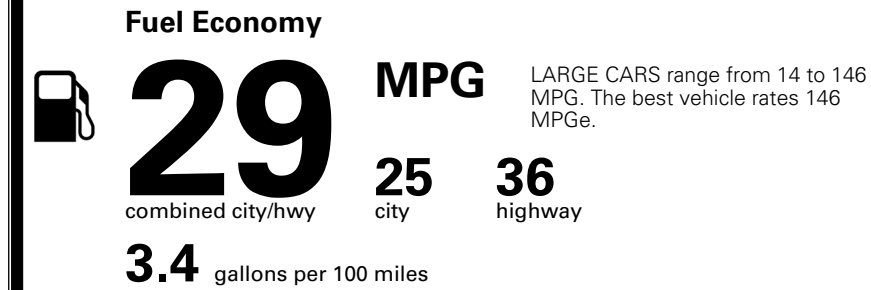

\$495.00
 \$295.00
 \$2,200.00

 \$200.00
 \$130.00
 \$45.00

MSRP INCLUDING OPTIONS

\$ 31,855.00

INLAND FREIGHT AND HANDLING

\$ 1,245.00

TOTAL MANUFACTURER'S SUGGESTED RETAIL PRICE ▶

\$ 33,100.00

TOTAL ADDITIONAL WEIGHT: 11.9

EPA DOT Fuel Economy and Environment

Gasoline Vehicle

You save \$0
 in fuel costs over 5 years compared to the average new vehicle.

Annual fuel cost
\$1,700

Actual results will vary for many reasons, including driving conditions and how you drive and maintain your vehicle. The average new vehicle gets 29 MPG and costs \$8,500 to fuel over 5 years. Cost estimates are based on 15,000 miles per year at \$ 3.30 per gallon. MPGe is miles per gasoline gallon equivalent. Vehicle emissions are a significant cause of climate change and smog.