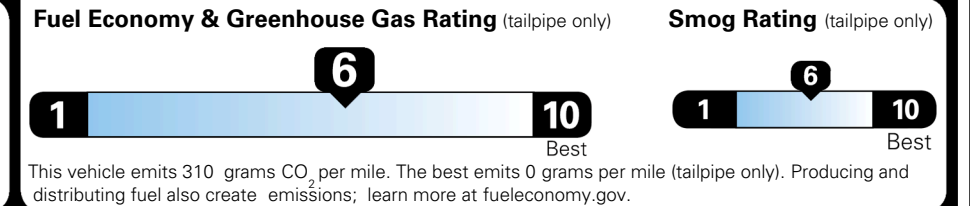

TOTAL ADDITIONAL WEIGHT: 11.9

EPA DOT Fuel Economy and Environment

Gasoline Vehicle

You save \$0
 in fuel costs over 5 years compared to the average new vehicle.

Annual fuel cost
\$1,700

Actual results will vary for many reasons, including driving conditions and how you drive and maintain your vehicle. The average new vehicle gets 29 MPG and costs \$8,500 to fuel over 5 years. Cost estimates are based on 15,000 miles per year at \$ 3.30 per gallon. MPGe is miles per gasoline gallon equivalent. Vehicle emissions are a significant cause of climate change and smog.