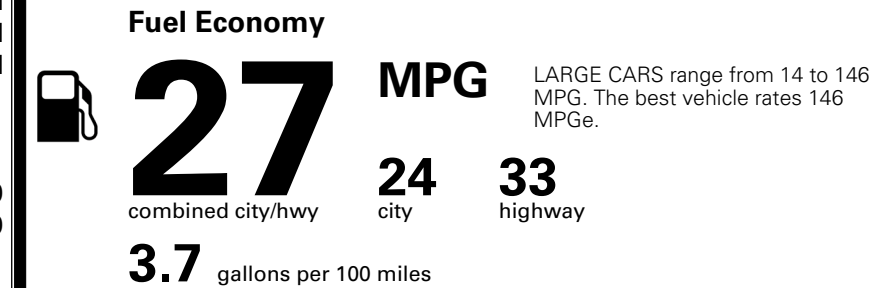

\$ 30,090.00

Included
 Included
 Included

\$695.00
 \$200.00

MSRP INCLUDING OPTIONS

\$ 30,985.00

INLAND FREIGHT AND HANDLING

\$ 1,245.00

TOTAL MANUFACTURER'S SUGGESTED RETAIL PRICE ▶

\$ 32,230.00

TOTAL ADDITIONAL WEIGHT: 7.3

EPA DOT Fuel Economy and Environment

Gasoline Vehicle

You spend \$750 more in fuel costs over 5 years compared to the average new vehicle.

Annual fuel cost \$1,850