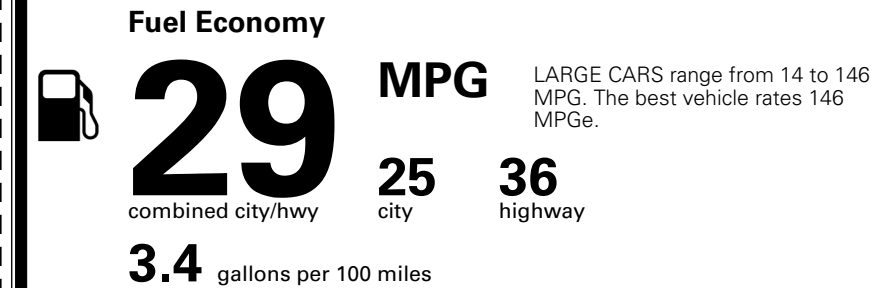

\$695.00
 \$295.00
 \$2,200.00

\$200.00

\$ 31,880.00

\$ 1,245.00

\$ 33,125.00

EPA DOT Fuel Economy and Environment

Gasoline Vehicle

You save \$0
 in fuel costs over 5 years compared to the average new vehicle.