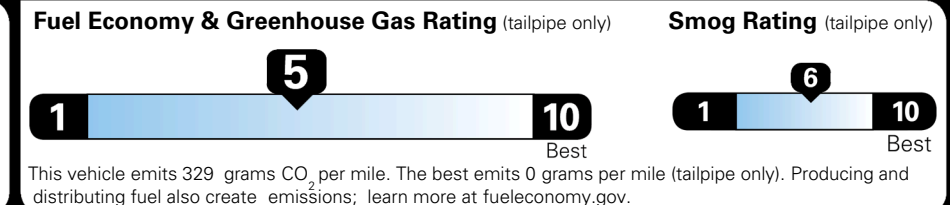

Actual results will vary for many reasons, including driving conditions and how you drive and maintain your vehicle. The average new vehicle gets 29 MPG and costs $8,500 to fuel over 5 years. Cost estimates are based on 15,000 miles per year at $ 3.30 per gallon. MPGe is miles per gasoline gallon equivalent. Vehicle emissions are a significant cause of climate change and smog.

fueleconomy.gov

Calculate personalized estimates and compare vehicles

GOVERNMENT 5-STAR SAFETY RATINGS

PARTS CONTENT INFORMATION

Overall Vehicle Score ★ ★ ★ ★ ★

Based on the combined rating of frontal, side and rollover. Should ONLY be compared to other vehicles of similar size and weight.

Frontal Driver ★ ★ ★ ★ ★

Crash Passenger ★ ★ ★ ★ ★

Based on the risk of injury in a frontal impact. Should ONLY be compared to other vehicles of similar size and weight.

Side Front seat ★ ★ ★ ★ ★

Crash Rear seat ★ ★ ★ ★ ★

Star ratings based on the risk of injury in a side impact.

Rollover ★ ★ ★ ★ ★

Star ratings based on the risk of rollover in a single-vehicle crash.

Star ratings range from 1 to 5 stars (★★★★★) with 5 being the highest.

Source: National Highway Traffic Safety Administration (NHTSA).

www.safercar.gov or 1-888-327-4236

Manufacturer's suggested retail price includes Manufacturer's recommended pre-delivery service. License and title fees, state and local taxes and other dealer installed options and accessories are not included in the manufacturer's suggested retail price.

FOR VEHICLES IN THIS CAR LINE U.S./CANADIAN PARTS CONTENT: 0 %

MAJOR SOURCES OF FOREIGN PARTS: KOREA: 90%

NOTE: PARTS CONTENT DOES NOT INCLUDE FINAL ASSEMBLY, DISTRIBUTION, OR OTHER NON-PARTS COSTS.

FOR THIS VEHICLE FINAL ASSEMBLY POINT: HWASUNG, KOREA

COUNTRY OF ORIGIN

ENGINE (MOTOR): KOREA

TRANSMISSION: KOREA