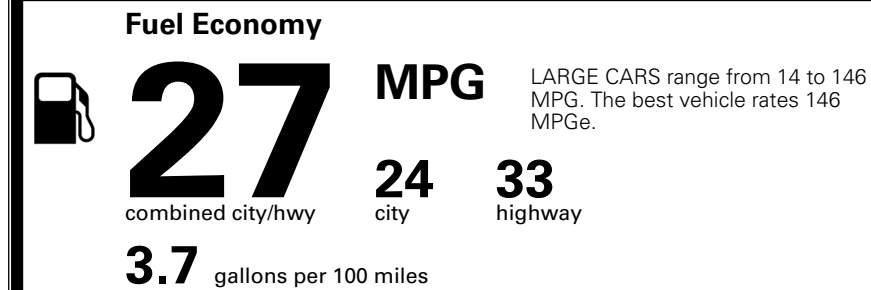

TOTAL MANUFACTURER'S SUGGESTED RETAIL PRICE ▶

\$ 34,995.00

TOTAL ADDITIONAL WEIGHT: 12.5

EPA DOT Fuel Economy and Environment

Gasoline Vehicle

You spend **\$750** more in fuel costs over 5 years compared to the average new vehicle.