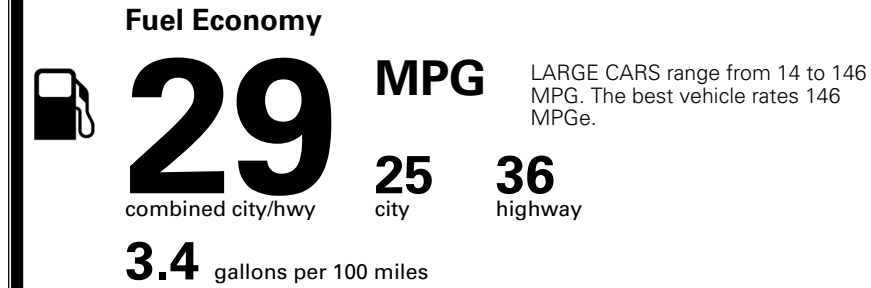

\$695.00
 \$2,200.00

 \$200.00
 \$130.00
 \$45.00

\$ 31,760.00

\$ 1,245.00

\$ 33,005.00

EPA DOT Fuel Economy and Environment

Gasoline Vehicle

You save \$0
 in fuel costs over 5 years compared to the average new vehicle.