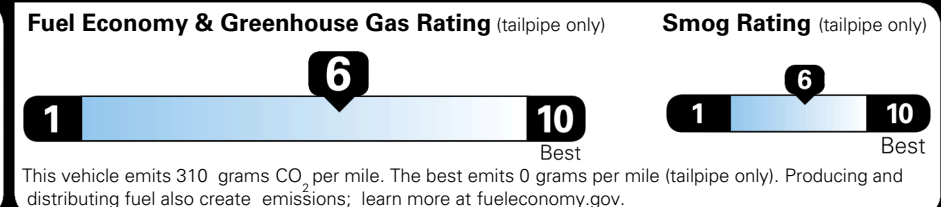

\$2,200.00
 \$200.00
 \$45.00

MSRP INCLUDING OPTIONS

\$ 30,935.00

INLAND FREIGHT AND HANDLING

\$ 1,245.00

TOTAL MANUFACTURER'S SUGGESTED RETAIL PRICE ▶

\$ 32,180.00

TOTAL ADDITIONAL WEIGHT: 8.1

EPA DOT Fuel Economy and Environment

Gasoline Vehicle

You save \$0
 in fuel costs over 5 years compared to the average new vehicle.

Annual fuel cost \$1,700

Actual results will vary for many reasons, including driving conditions and how you drive and maintain your vehicle. The average new vehicle gets 29 MPG and costs \$8,500 to fuel over 5 years. Cost estimates are based on 15,000 miles per year at \$ 3.30 per gallon. MPGe is miles per gasoline gallon equivalent. Vehicle emissions are a significant cause of climate change and smog.