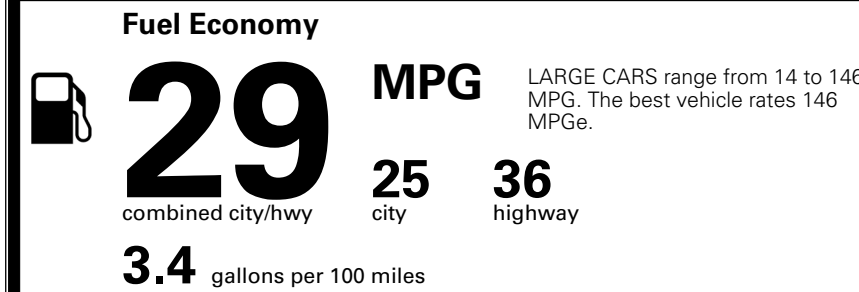

\$2,200.00
 \$200.00
 \$45.00

MSRP INCLUDING OPTIONS

\$ 30,935.00

INLAND FREIGHT AND HANDLING

\$ 1,245.00

TOTAL MANUFACTURER'S SUGGESTED RETAIL PRICE ▶

\$ 32,180.00

TOTAL ADDITIONAL WEIGHT: 8.1

EPA DOT Fuel Economy and Environment

Gasoline Vehicle

You save \$0
 in fuel costs over 5 years compared to the average new vehicle.

Annual fuel cost \$1,700

Actual results will vary for many reasons, including driving conditions and how you drive and maintain your vehicle. The average new vehicle gets 29 MPG and costs \$8,500 to fuel over 5 years. Cost estimates are based on 15,000 miles per year at \$ 3.30 per gallon. MPGe is miles per gasoline gallon equivalent. Vehicle emissions are a significant cause of climate change and smog.