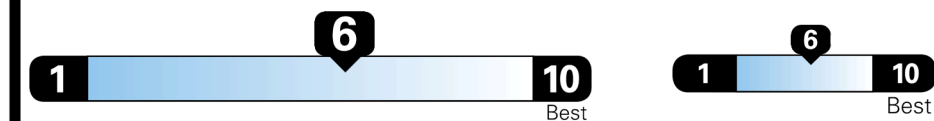

EPA DOT Fuel Economy and Environment

Gasoline Vehicle

You save \$0
 in fuel costs over 5 years compared to the average new vehicle.

Annual fuel cost \$1,700

Fuel Economy & Greenhouse Gas Rating (tailpipe only) Smog Rating (tailpipe only)