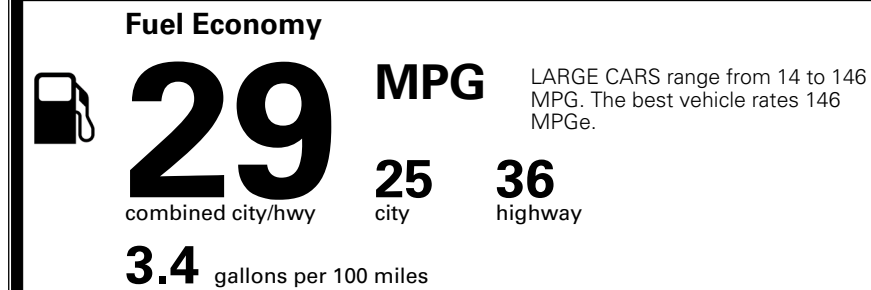

MANUFACTURER'S SUGGESTED RETAIL PRICE ▶

$ 28,490.00

COMPARE GT-LINE FWD FEATURES

Added to/in place of standard LXS FWD features
- 18" Gloss Black Finished Alloy Wheels
- LED Fog Lights
- Black O/S Mirrors w/ LED Turn Signals
- GT-Line Exterior Styling
- 12.3" Touchscreen Display w/Navigation
- SynTex Seating Material
- Leather-Wrapped Sport Steering Wheel
- Power Driver's Seat
- Heated Front Seats
- Wireless Phone Charger
- Highway Driving Assist

ADDITIONAL INSTALLED EQUIPMENT:

(In addition to or in place of standard features)
Wolf Gray Paint $495.00
GT-Line Red Interior Color Package $295.00
Cargo Mat $110.00
Carpeted Floor Mats $200.00
Auto-Dimming Mirror w/ HomeLink™ $350.00
First Aid Kit, Small $45.00

MSRP INCLUDING OPTIONS

$ 29,985.00

INLAND FREIGHT AND HANDLING

$ 1,245.00

TOTAL MANUFACTURER'S SUGGESTED RETAIL PRICE ▶

$ 31,230.00

TOTAL ADDITIONAL WEIGHT: 23.5

*Additional terms and conditions apply.

**Kia Connect may be currently unavailable for some Model Year 2022 and newer vehicles sold or purchased in Massachusetts; please see owners.kia.com for more information.

NOTE: When you purchase this vehicle, Kia America, Inc. collects personal information you provide to the dealership. For information on our collection and use of personal information and your rights, please see our Privacy Policy on www.kia.com.

EPA DOT Fuel Economy and Environment

Gasoline Vehicle

You save $0
in fuel costs over 5 years compared to the average new vehicle.

Annual fuel cost $1,700