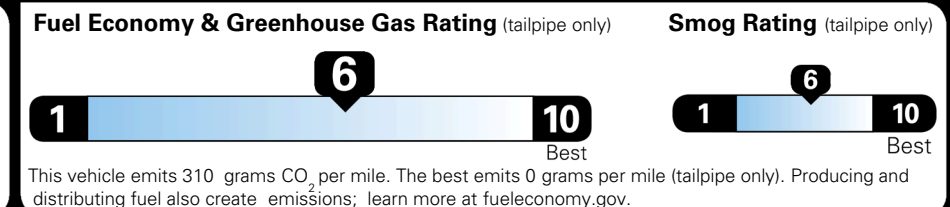

\$ 30,230.00

EPA DOT Fuel Economy and Environment

Gasoline Vehicle

You save \$0
 in fuel costs over 5 years compared to the average new vehicle.

Annual fuel cost
\$1,700

Actual results will vary for many reasons, including driving conditions and how you drive and maintain your vehicle. The average new vehicle gets 29 MPG and costs \$8,500 to fuel over 5 years. Cost estimates are based on 15,000 miles per year at \$ 3.30 per gallon. MPGe is miles per gasoline gallon equivalent. Vehicle emissions are a significant cause of climate change and smog.