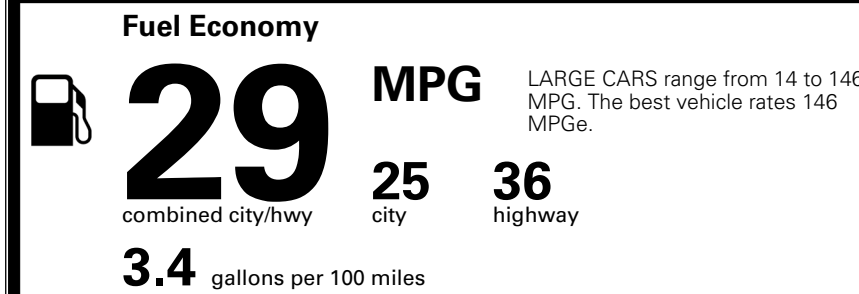

EPA DOT Fuel Economy and Environment

Gasoline Vehicle

You save $0
in fuel costs over 5 years compared to the average new vehicle.

Annual fuel cost
$1,700