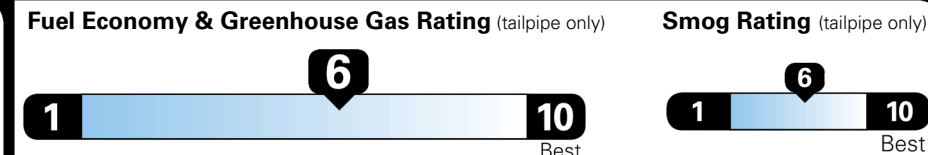

This vehicle emits 310 grams CO₂ per mile. The best emits 0 grams per mile (tailpipe only). Producing and distributing fuel also create emissions; learn more at fueleconomy.gov.

Actual results will vary for many reasons, including driving conditions and how you drive and maintain your vehicle. The average new vehicle gets 29 MPG and costs $8,500 to fuel over 5 years. Cost estimates are based on 15,000 miles per year at $ 3.30 per gallon. MPGe is miles per gasoline gallon equivalent. Vehicle emissions are a significant cause of climate change and smog.

fueleconomy.gov

Calculate personalized estimates and compare vehicles

GOVERNMENT 5-STAR SAFETY RATINGS

PARTS CONTENT INFORMATION

Overall Vehicle Score ★ ★ ★ ★ ★

Based on the combined rating of frontal, side and rollover. Should ONLY be compared to other vehicles of similar size and weight.

Frontal Driver ★ ★ ★ ★ ★

Crash Passenger ★ ★ ★ ★ ★

Based on the risk of injury in a frontal impact. Should ONLY be compared to other vehicles of similar size and weight.

Side Front seat ★ ★ ★ ★ ★

Crash Rear seat ★ ★ ★ ★ ★

Star ratings based on the risk of injury in a side impact.

Rollover ★ ★ ★ ★ ★

Star ratings based on the risk of rollover in a single-vehicle crash.

Star ratings range from 1 to 5 stars (★★★★★) with 5 being the highest.

Source: National Highway Traffic Safety Administration (NHTSA).

www.safercar.gov or 1-888-327-4236

Manufacturer's suggested retail price includes Manufacturer's recommended pre-delivery service. License and title fees, state and local taxes and other dealer installed options and accessories are not included in the manufacturer's suggested retail price.

FOR VEHICLES IN THIS CAR LINE U.S./CANADIAN PARTS CONTENT: 0 %

MAJOR SOURCES OF FOREIGN PARTS: KOREA: 90%

NOTE: PARTS CONTENT DOES NOT INCLUDE FINAL ASSEMBLY, DISTRIBUTION, OR OTHER NON-PARTS COSTS.

FOR THIS VEHICLE FINAL ASSEMBLY POINT: HWASUNG, KOREA

COUNTRY OF ORIGIN

ENGINE (MOTOR): KOREA

TRANSMISSION: KOREA

*Additional terms and conditions apply.

**Kia Connect may be currently unavailable for some Model Year 2022 and newer vehicles sold or purchased in Massachusetts; please see owners.kia.com for more information.

NOTE: When you purchase this vehicle, Kia America, Inc. collects personal information you provide to the dealership. For information on our collection and use of personal information and your rights, please see our Privacy Policy on www.kia.com.