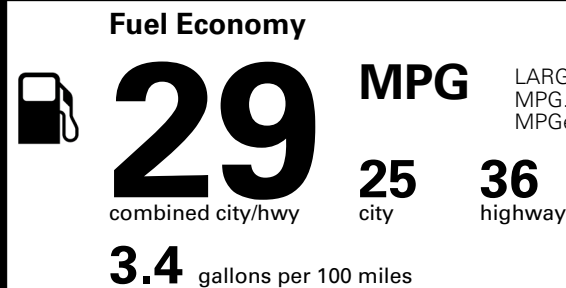

\$695.00
 \$295.00
 \$2,200.00

 \$200.00
 \$130.00
 \$80.00

MSRP INCLUDING OPTIONS

\$ 32,090.00

INLAND FREIGHT AND HANDLING

\$ 1,245.00

TOTAL MANUFACTURER'S SUGGESTED RETAIL PRICE ▶

\$ 33,335.00

TOTAL ADDITIONAL WEIGHT: 12.0

EPA DOT Fuel Economy and Environment

Gasoline Vehicle

LARGE CARS range from 14 to 146 MPG. The best vehicle rates 146 MPGe.

You save \$0
 in fuel costs over 5 years compared to the average new vehicle.