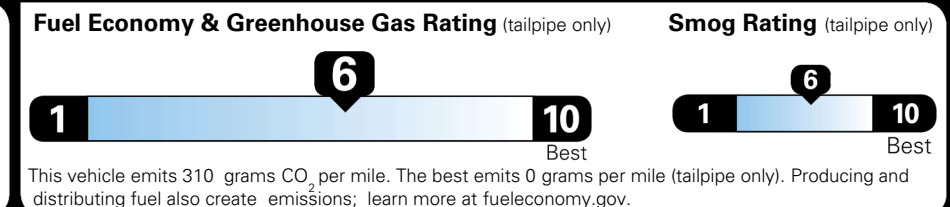

\$695.00
 \$295.00
 \$200.00
 \$45.00

EPA DOT Fuel Economy and Environment

Gasoline Vehicle

You save \$0
 in fuel costs over 5 years compared to the average new vehicle.

Annual fuel cost \$1,700

Actual results will vary for many reasons, including driving conditions and how you drive and maintain your vehicle. The average new vehicle gets 29 MPG and costs \$8,500 to fuel over 5 years. Cost estimates are based on 15,000 miles per year at \$ 3.30 per gallon. MPGe is miles per gasoline gallon equivalent. Vehicle emissions are a significant cause of climate change and smog.