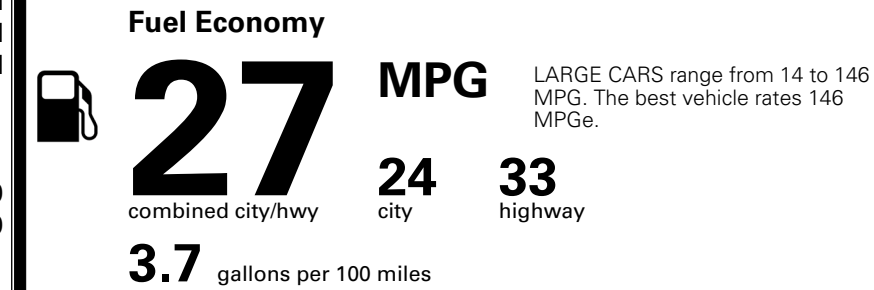

TOTAL MANUFACTURER'S SUGGESTED RETAIL PRICE ▶

\$ 34,230.00

TOTAL ADDITIONAL WEIGHT: 7.3

EPA DOT Fuel Economy and Environment

Gasoline Vehicle

You spend \$750 more in fuel costs over 5 years compared to the average new vehicle.