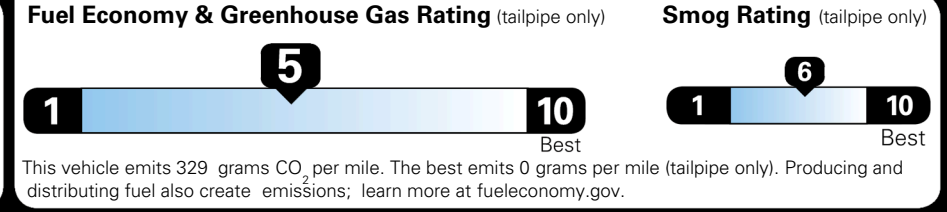

\$ 1,245.00

\$ 32,030.00

**EPA DOT Fuel Economy and Environment**

**Gasoline Vehicle**

**You spend \$750 more in fuel costs over 5 years**  
 compared to the average new vehicle.

**Annual fuel cost \$1,850**