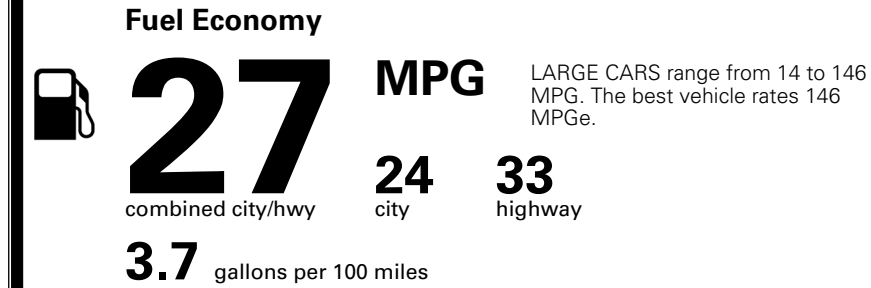

MSRP INCLUDING OPTIONS

INLAND FREIGHT AND HANDLING

**TOTAL MANUFACTURER'S SUGGESTED RETAIL PRICE ▶**

TOTAL ADDITIONAL WEIGHT: 7.3

\$ 30,090.00

Included  
 Included  
 Included  
 \$495.00  
 \$200.00

\$ 30,785.00

\$ 1,245.00

\$ 32,030.00

**EPA DOT Fuel Economy and Environment**

**Gasoline Vehicle**

**You spend \$750 more in fuel costs over 5 years**  
 compared to the average new vehicle.

**Annual fuel cost \$1,850**