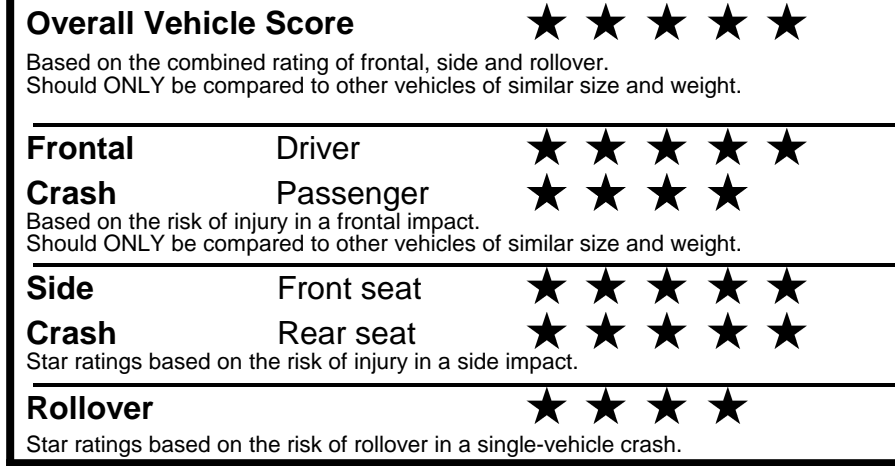

GOVERNMENT 5-STAR SAFETY RATINGS

Star ratings range from 1 to 5 stars (★★★★★) with 5 being the highest.
Source: National Highway Traffic Safety Administration (NHTSA).
www.safercar.gov or 1-888-327-4236

Manufacturer's suggested retail price includes Manufacturer's recommended pre-delivery service. License and title fees, state and local taxes and other dealer installed options and accessories are not included in the manufacturer's suggested retail price.

PARTS CONTENT INFORMATION

FOR VEHICLES IN THIS CAR LINE U.S./CANADIAN PARTS CONTENT: 0 %

MAJOR SOURCES OF FOREIGN PARTS: KOREA: 90%

NOTE: PARTS CONTENT DOES NOT INCLUDE FINAL ASSEMBLY, DISTRIBUTION, OR OTHER NON-PARTS COSTS.

FOR THIS VEHICLE FINAL ASSEMBLY POINT: HWASUNG, KOREA

COUNTRY OF ORIGIN ENGINE (MOTOR): KOREA
TRANSMISSION: KOREA