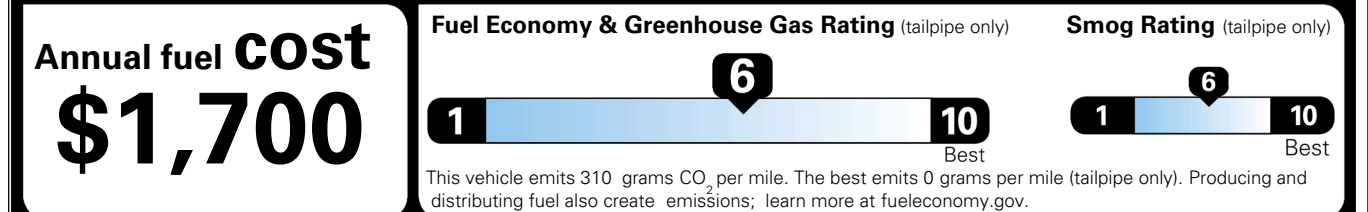

\$495.00
 \$2,200.00

 \$200.00
 \$130.00
 \$80.00

\$ 31,595.00

\$ 1,245.00

\$ 32,840.00

EPA DOT Fuel Economy and Environment

Gasoline Vehicle

You save \$0
 in fuel costs over 5 years compared to the average new vehicle.