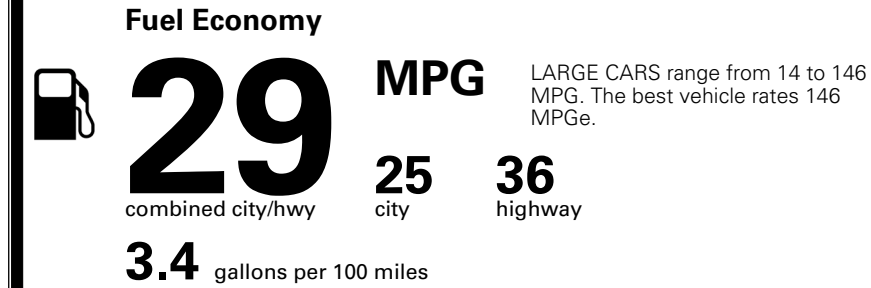

\$495.00
 \$2,200.00

 \$200.00
 \$130.00
 \$80.00

\$ 31,595.00

\$ 1,245.00

\$ 32,840.00

EPA DOT Fuel Economy and Environment

Gasoline Vehicle

You save \$0
 in fuel costs over 5 years compared to the average new vehicle.