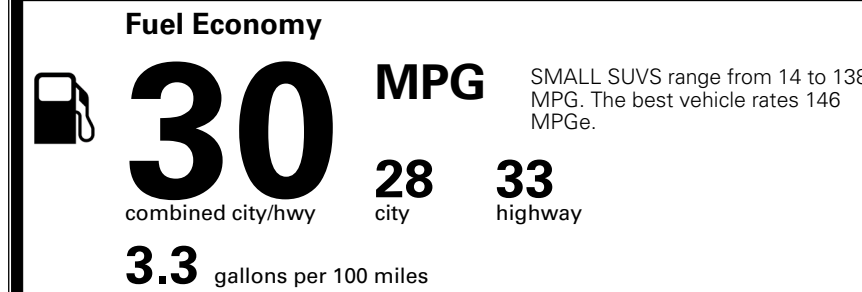

MSRP INCLUDING OPTIONS

\$ 25,680.00

INLAND FREIGHT AND HANDLING

\$ 1,495.00

TOTAL MANUFACTURER'S SUGGESTED RETAIL PRICE ▶

\$ 27,175.00

*Additional terms and conditions apply.
 **Kia Connect may be currently unavailable for some Model Year 2022 and newer vehicles sold or purchased in Massachusetts; please see owners.kia.com for more information.
 NOTE: When you purchase this vehicle, Kia America, Inc. collects personal information you provide to the dealership. For information on our collection and use of personal information and your rights, please see our Privacy Policy on www.kia.com.

TOTAL ADDITIONAL WEIGHT: 8.0

EPA DOT Fuel Economy and Environment

Gasoline Vehicle

You save \$250
 in fuel costs over 5 years compared to the average new vehicle.

Annual fuel cost
\$1,550

Actual results will vary for many reasons, including driving conditions and how you drive and maintain your vehicle. The average new vehicle gets 29 MPG and costs \$8,000 to fuel over 5 years. Cost estimates are based on 15,000 miles per year at \$ 3.10 per gallon. MPGe is miles per gasoline gallon equivalent. Vehicle emissions are a significant cause of climate change and smog.