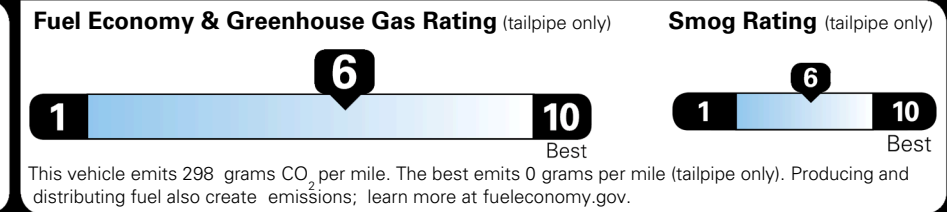

TOTAL ADDITIONAL WEIGHT: 8.0

EPA DOT Fuel Economy and Environment

Gasoline Vehicle

You save \$250
 in fuel costs over 5 years compared to the average new vehicle.

Annual fuel cost
\$1,550

Actual results will vary for many reasons, including driving conditions and how you drive and maintain your vehicle. The average new vehicle gets 29 MPG and costs \$8,000 to fuel over 5 years. Cost estimates are based on 15,000 miles per year at \$ 3.10 per gallon. MPGe is miles per gasoline gallon equivalent. Vehicle emissions are a significant cause of climate change and smog.