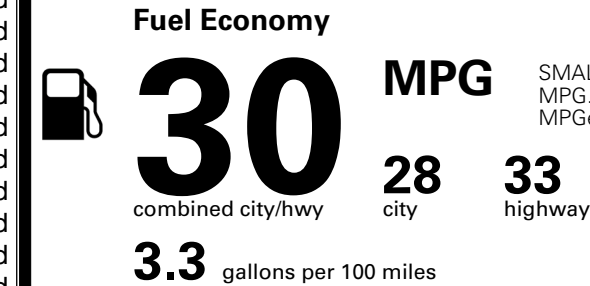

\$1,500.00
 \$200.00
 \$45.00

MSRP INCLUDING OPTIONS

\$ 30,135.00

INLAND FREIGHT AND HANDLING

\$ 1,495.00

TOTAL MANUFACTURER'S SUGGESTED RETAIL PRICE ▶

\$ 31,630.00

TOTAL ADDITIONAL WEIGHT: 8.0

EPA DOT Fuel Economy and Environment

Gasoline Vehicle

SMALL SUVs range from 14 to 138 MPG. The best vehicle rates 146 MPGe.

You save \$250
 in fuel costs over 5 years compared to the average new vehicle.

Annual fuel cost
\$1,550

Fuel Economy & Greenhouse Gas Rating (tailpipe only) Smog Rating (tailpipe only)

This vehicle emits 298 grams CO₂ per mile. The best emits 0 grams per mile (tailpipe only). Producing and distributing fuel also create emissions; learn more at fueleconomy.gov.