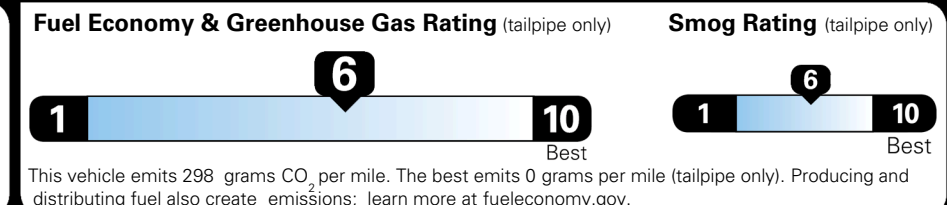

EPA DOT Fuel Economy and Environment

Gasoline Vehicle

You save \$250
 in fuel costs over 5 years compared to the average new vehicle.

Annual fuel cost \$1,550

Actual results will vary for many reasons, including driving conditions and how you drive and maintain your vehicle. The average new vehicle gets 29 MPG and costs \$8,000 to fuel over 5 years. Cost estimates are based on 15,000 miles per year at \$ 3.10 per gallon. MPGe is miles per gasoline gallon equivalent. Vehicle emissions are a significant cause of climate change and smog.