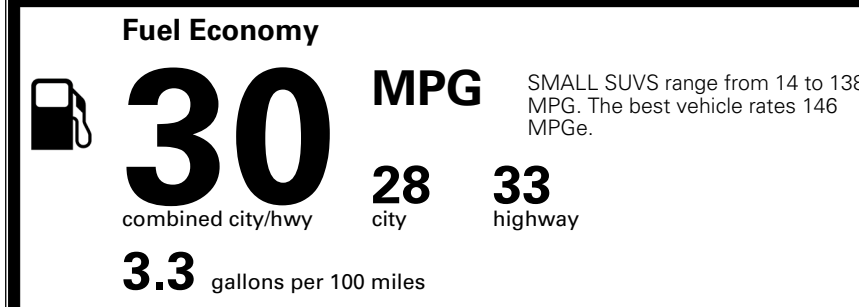

WARRANTY
10 Year/100,000 Mile Limited Powertrain Warranty
5 Year/60,000 Mile Limited Basic Warranty
5 Year/60,000 Mile Roadside Assistance

MANUFACTURER'S SUGGESTED RETAIL PRICE ▶

COMPARE EX FWD FEATURES

Added to/in place of standard S FWD features

- Smart Power Liftgate
- LED Rear Combination Lights
- Compact Spare Tire
- Dual-Zone Auto Climate Control w/ 5" Display
- SynTex Seating Material
- Heated Front Seats
- Rear Air Vents
- Rear Center Armrest w/ Cupholders
- Dual Illuminated Vanity Mirrors

ADDITIONAL INSTALLED EQUIPMENT:
(In addition to or in place of standard features)
Carpeted Floor Mats

$ 28,390.00

Included
Included
Included
Included
Included
Included
Included
Included
Included
Included

$200.00

MSRP INCLUDING OPTIONS

$ 28,590.00

INLAND FREIGHT AND HANDLING

$ 1,495.00

TOTAL MANUFACTURER'S SUGGESTED RETAIL PRICE ▶

$ 30,085.00

TOTAL ADDITIONAL WEIGHT: 7.2

*Additional terms and conditions apply.
**Kia Connect may be currently unavailable for some Model Year 2022 and newer vehicles sold or purchased in Massachusetts; please see owners.kia.com for more information.
NOTE: When you purchase this vehicle, Kia America, Inc. collects personal information you provide to the dealership. For information on our collection and use of personal information and your rights, please see our Privacy Policy on www.kia.com.

EPA DOT Fuel Economy and Environment

Gasoline Vehicle

You save $250
in fuel costs over 5 years compared to the average new vehicle.

Annual fuel cost $1,550