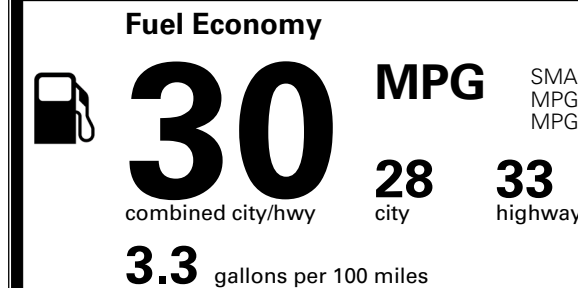

### TOTAL MANUFACTURER'S SUGGESTED RETAIL PRICE ▶

\$ 28,630.00

TOTAL ADDITIONAL WEIGHT: 7.2

\*Additional terms and conditions apply.

\*\*Kia Connect may be currently unavailable for some Model Year 2022 and newer vehicles sold or purchased in Massachusetts; please see owners.kia.com for more information.

## EPA DOT Fuel Economy and Environment

Gasoline Vehicle

SMALL SUVs range from 14 to 138 MPG. The best vehicle rates 146 MPGe.

**You save \$250**  
 in fuel costs over 5 years compared to the average new vehicle.