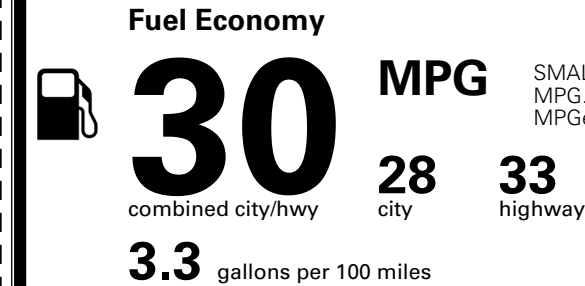

\$ 26,590.00

INLAND FREIGHT AND HANDLING

\$ 1,495.00

TOTAL MANUFACTURER'S SUGGESTED RETAIL PRICE ▶

\$ 28,085.00

TOTAL ADDITIONAL WEIGHT: 7.2

*Additional terms and conditions apply.

**Kia Connect may be currently unavailable for some Model Year 2022 and newer vehicles sold or purchased in Massachusetts; please see owners.kia.com for more information.

EPA DOT Fuel Economy and Environment

Gasoline Vehicle

SMALL SUVs range from 14 to 138 MPG. The best vehicle rates 146 MPGe.

You save \$250
 in fuel costs over 5 years compared to the average new vehicle.