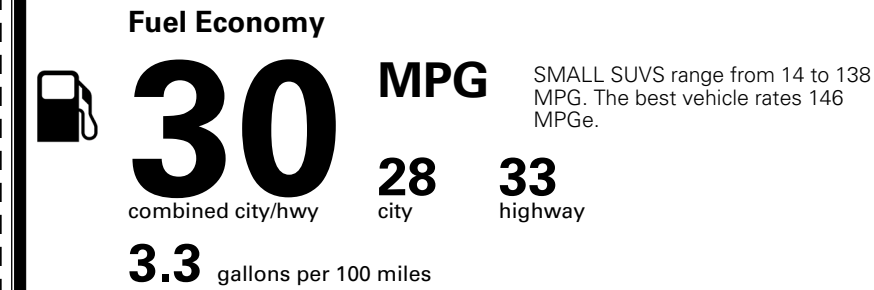

TOTAL ADDITIONAL WEIGHT: 7.2

EPA DOT Fuel Economy and Environment

Gasoline Vehicle

You save \$250
 in fuel costs over 5 years compared to the average new vehicle.

Annual fuel cost
\$1,550

Actual results will vary for many reasons, including driving conditions and how you drive and maintain your vehicle. The average new vehicle gets 29 MPG and costs \$8,000 to fuel over 5 years. Cost estimates are based on 15,000 miles per year at \$ 3.10 per gallon. MPGe is miles per gasoline gallon equivalent. Vehicle emissions are a significant cause of climate change and smog.