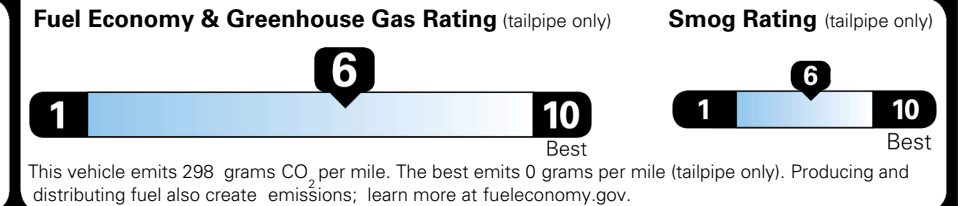

TOTAL ADDITIONAL WEIGHT: 7.2

EPA DOT Fuel Economy and Environment

Gasoline Vehicle

You save \$250
 in fuel costs over 5 years compared to the average new vehicle.

Annual fuel cost
\$1,550

Actual results will vary for many reasons, including driving conditions and how you drive and maintain your vehicle. The average new vehicle gets 29 MPG and costs \$8,000 to fuel over 5 years. Cost estimates are based on 15,000 miles per year at \$ 3.10 per gallon. MPGe is miles per gasoline gallon equivalent. Vehicle emissions are a significant cause of climate change and smog.