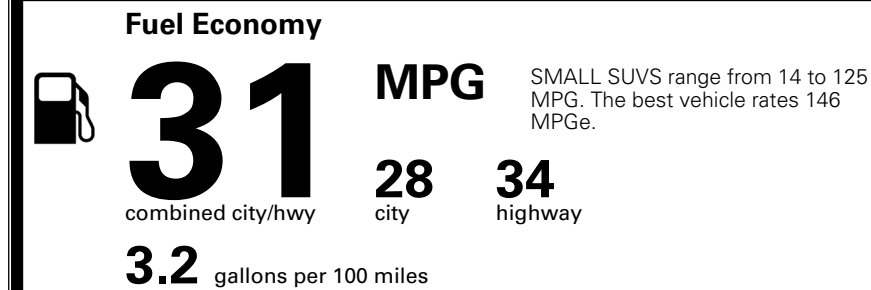

\$200.00
 \$375.00
 \$45.00

EPA DOT Fuel Economy and Environment

Gasoline Vehicle

You save \$500
 in fuel costs over 5 years compared to the average new vehicle.

Annual fuel cost \$1,600

Actual results will vary for many reasons, including driving conditions and how you drive and maintain your vehicle. The average new vehicle gets 29 MPG and costs \$8,500 to fuel over 5 years. Cost estimates are based on 15,000 miles per year at \$ 3.30 per gallon. MPGe is miles per gasoline gallon equivalent. Vehicle emissions are a significant cause of climate change and smog.