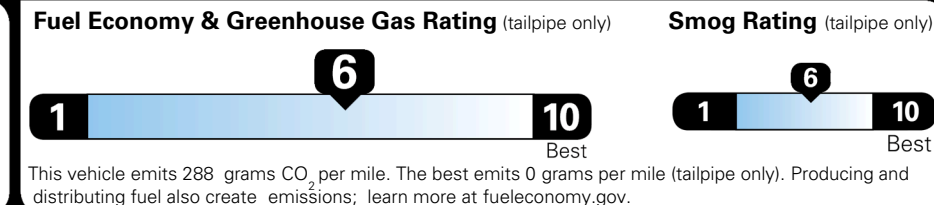

\$200.00
 \$375.00
 \$45.00

EPA DOT Fuel Economy and Environment

Gasoline Vehicle

You save \$500
 in fuel costs over 5 years compared to the average new vehicle.

Annual fuel cost \$1,600

Actual results will vary for many reasons, including driving conditions and how you drive and maintain your vehicle. The average new vehicle gets 29 MPG and costs \$8,500 to fuel over 5 years. Cost estimates are based on 15,000 miles per year at \$ 3.30 per gallon. MPGe is miles per gasoline gallon equivalent. Vehicle emissions are a significant cause of climate change and smog.